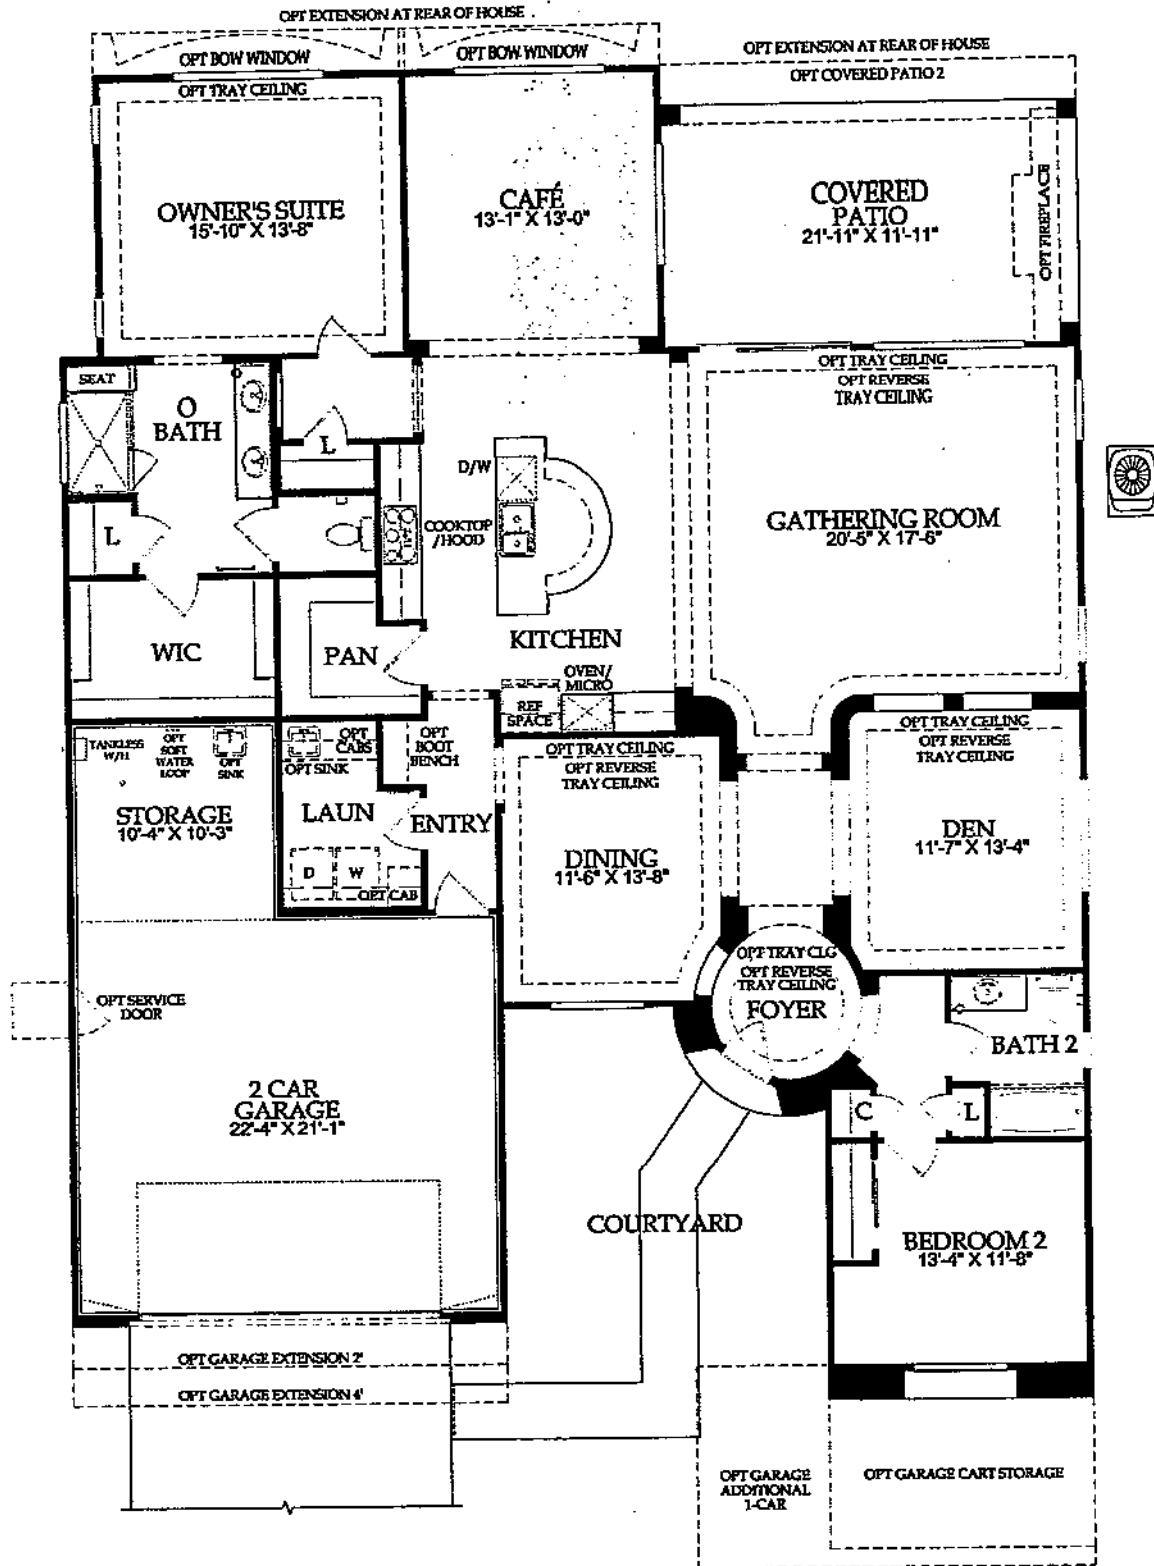

SERENITY | 2,337 Square Feet

Ask about additional structural options.

At least one resident must be 55 years of age or better, a limited number of residents may be younger and no one under 19 years of age. Some residents may be younger than 55. Community Association fees required. Complete offering terms for the homeowner's association is in an offering plan available from sponsor. Void where prohibited. Details available upon request. Dimensions shown are approximate. Location, size, and construction of doors, windows, walls, fireplaces and any other items depicted may vary depending on elevation preference or choice of options and are subject to change without notice. Owing to normal construction tolerances, the room sizes may vary. Please ask a sales consultant for more details. Photography is for illustrative purposes only and is not intended to be an actual representation of a specific community, neighborhood, or any completed improvements being offered. ©2017 Pulte Home Corporation.