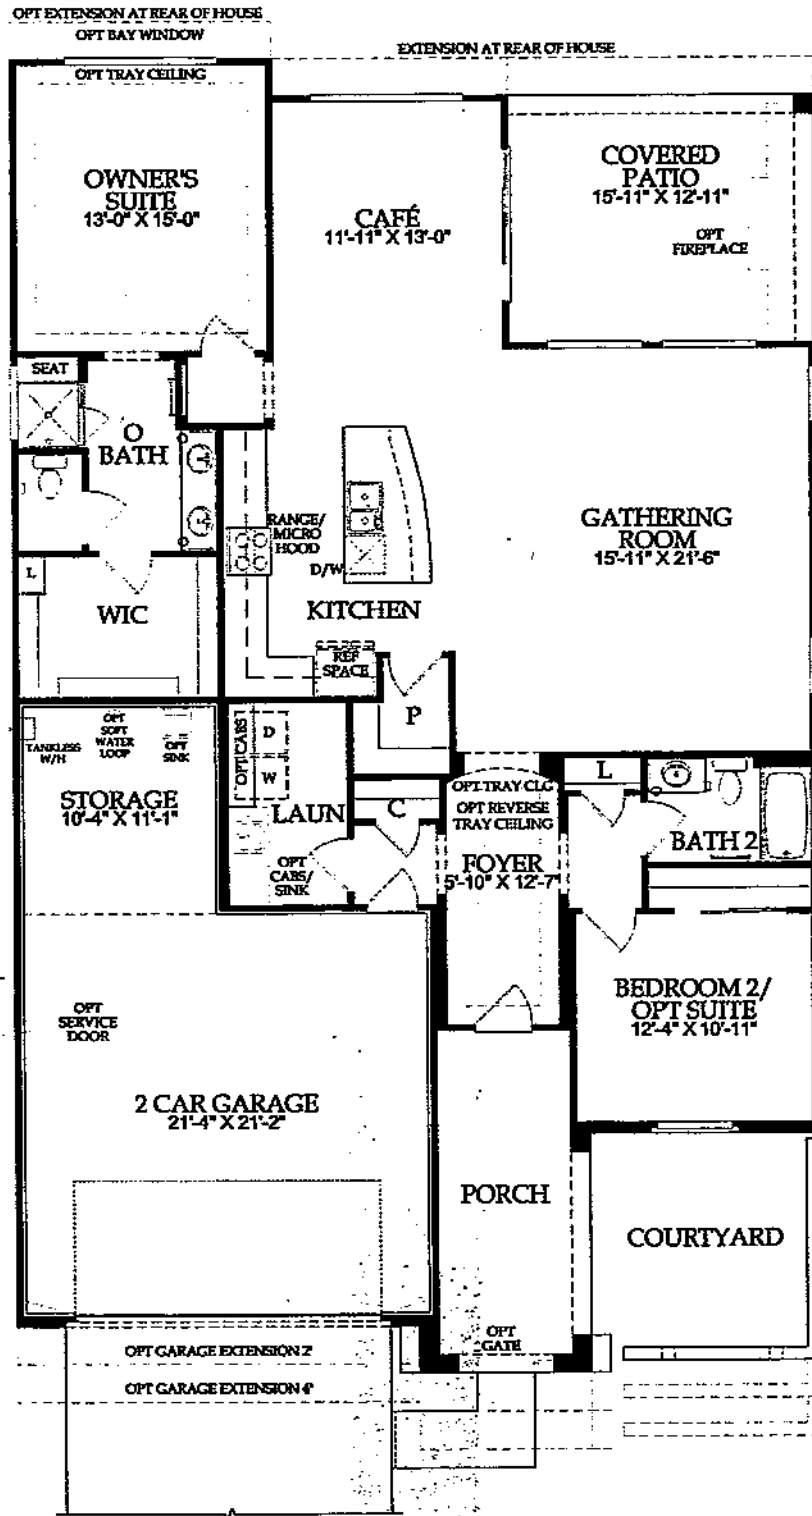

SANCTUARY | 1,715 Square Feet

Ask about additional structural options.

At least one resident must be 55 years of age or better, a limited number of residents may be younger and no one under 19 years of age. Some residents may be younger than 55. Community Association fees required. Complete offering terms for the homeowner's association is in an offering plan available from sponsor. Void where prohibited. Details available upon request. Dimensions shown are approximate. Location, size, and construction of doors, windows, walls, fireplaces and any other items depicted may vary depending on elevation preference or choice of options and are subject to change without notice. Owing to normal construction tolerances, the room sizes may vary. Please ask a sales consultant for more details. Photography is for illustrative purposes only and is not intended to be an actual representation of a specific community, neighborhood, or any completed improvements being offered. ©2017 Pulte Home Corporation. 