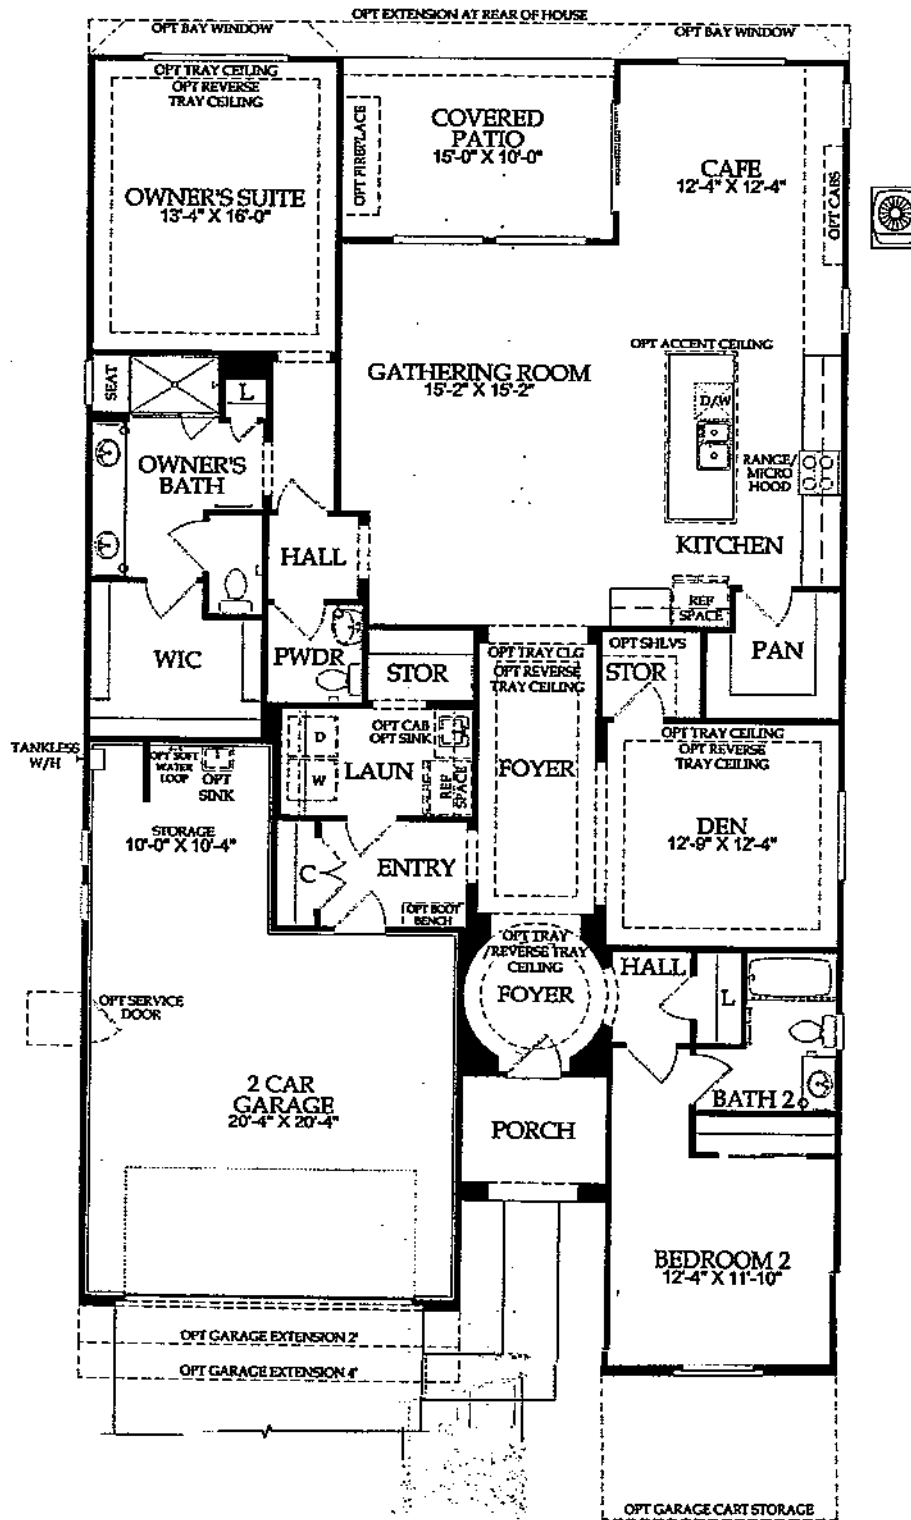

REFUGE | 2,191 Square Feet

Ask about additional structural options.

At least one resident must be 55 years of age or better, a limited number of residents may be younger and no one under 19 years of age. Some residents may be younger than 55. Community Association fees required. Complete offering terms for the homeowner's association is in an offering plan available from sponsor. Void where prohibited. Details available upon request. Dimensions shown are approximate. Location, size, and construction of doors, windows, walls, fireplaces and any other items depicted may vary depending on elevation preference or choice of options and are subject to change without notice. Owing to normal construction tolerances, the room sizes may vary. Please ask a sales consultant for more details. Photography is for illustrative purposes only and is not intended to be an actual representation of a specific community, neighborhood, or any completed improvements being offered. ©2017 Pulte Home Corporation.