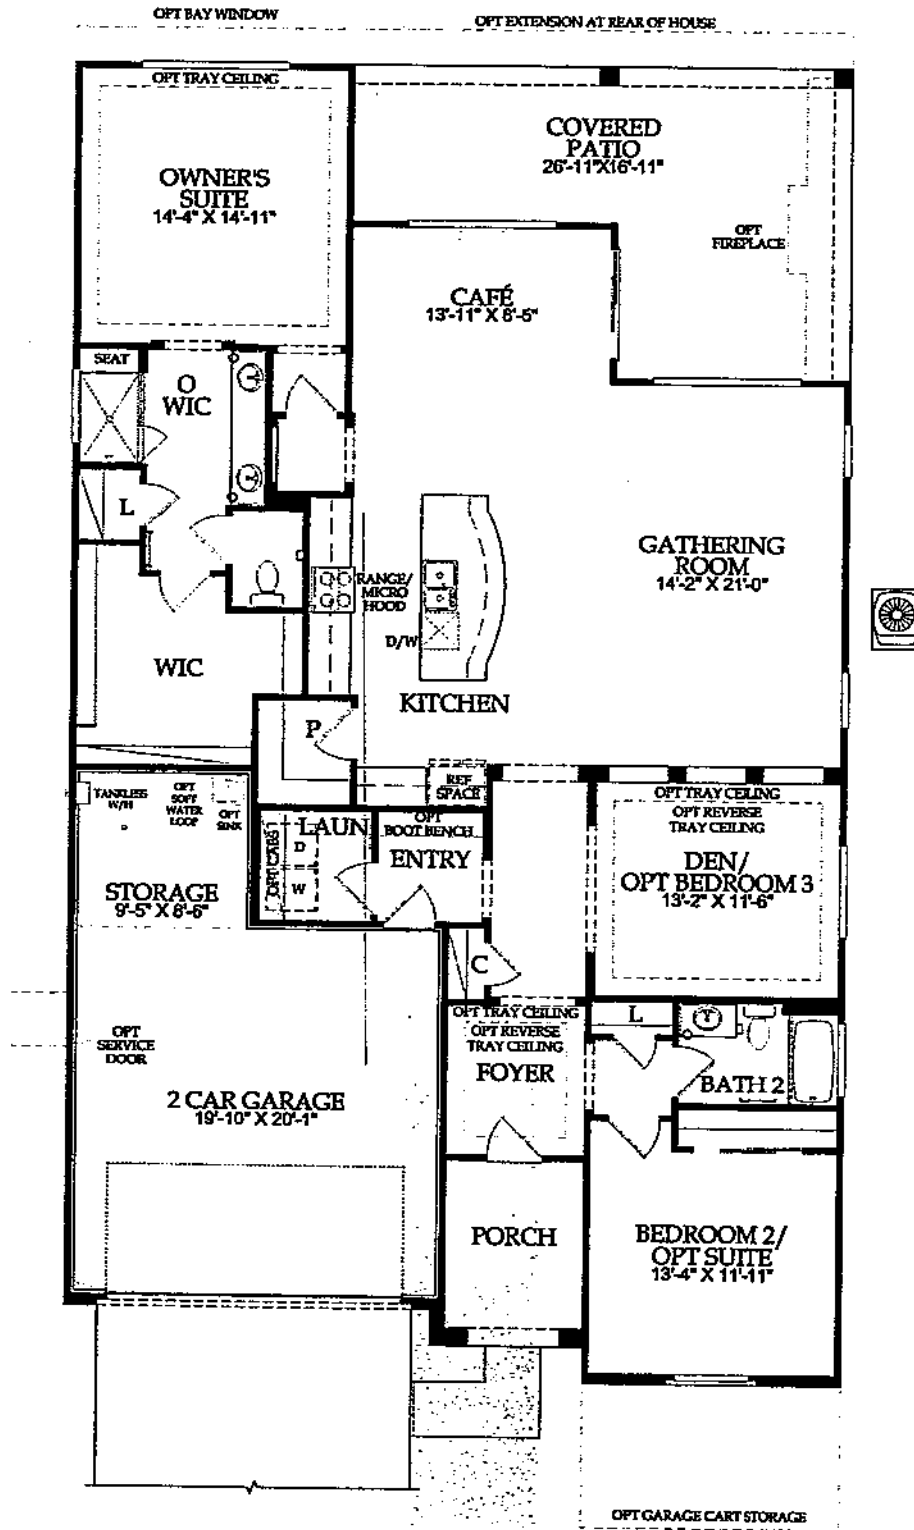

PRESERVE | 2,010 Square Feet

Ask about additional structural options.

At least one resident must be 55 years of age or better, a limited number of residents may be younger and no one under 19 years of age. Some residents may be younger than 55. Community Association fees required. Complete offering terms for the homeowner's association is in an offering plan available from sponsor. Void where prohibited. Details available upon request. Dimensions shown are approximate. Location, size, and construction of doors, windows, walls, fireplaces and any other items depicted may vary depending on elevation preference or choice of options and are subject to change without notice. Owing to normal construction tolerances, the room sizes may vary. Please ask a sales consultant for more details. Photography is for illustrative purposes only and is not intended to be an actual representation of a specific community, neighborhood, or any completed improvements being offered. ©2017 Pulte Home Corporation.