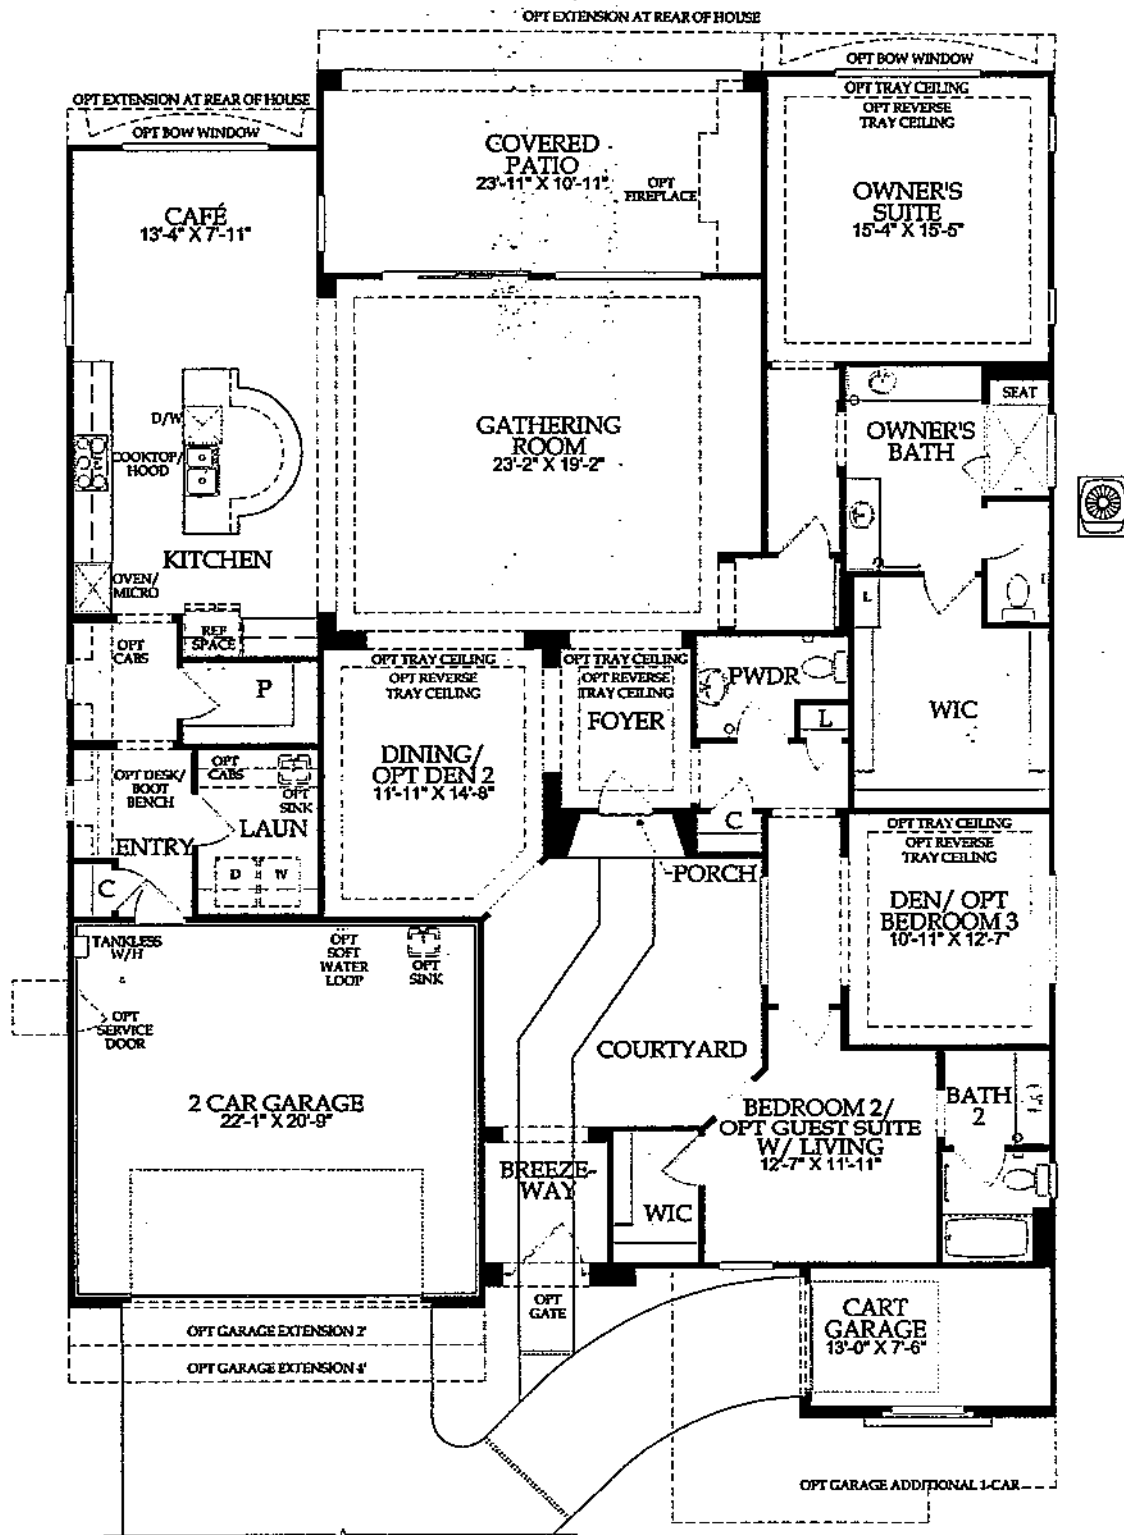

JOURNEY | 2,514 Square Feet

Ask about additional structural options.

At least one resident must be 55 years of age or better, a limited number of residents may be younger and no one under 19 years of age. Some residents may be younger than 55. Community Association fees required. Complete offering terms for the homeowner's association is in an offering plan available from sponsor. Void where prohibited. Details available upon request. Dimensions shown are approximate. Location, size, and construction of doors, windows, walls, fireplaces and any other items depicted may vary depending on elevation preference or choice of options and are subject to change without notice. Owing to normal construction tolerances, the room sizes may vary. Please ask a sales consultant for more details. Photography is for illustrative purposes only and is not intended to be an actual representation of a specific community, neighborhood, or any completed improvements being offered. ©2017 Pulte Home Corporation.