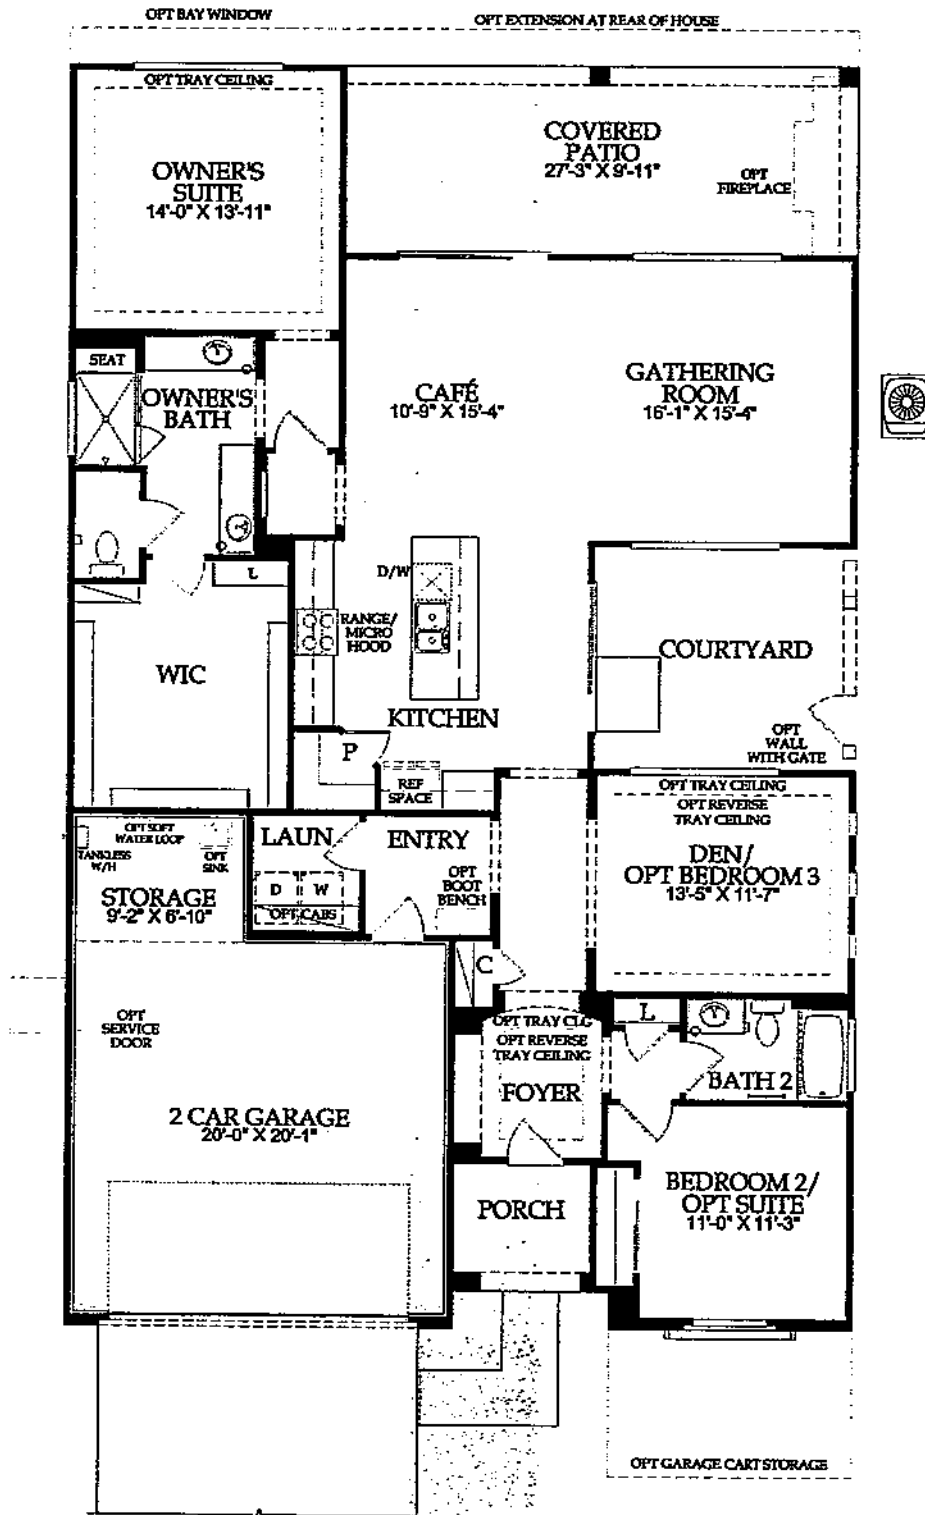

HAVEN | 1,859 Square Feet

Ask about additional structural options.

At least one resident must be 55 years of age or better, a limited number of residents may be younger and no one under 19 years of age. Some residents may be younger than 55. Community Association fees required. Complete offering terms for the homeowner's association is in an offering plan available from sponsor. Void where prohibited. Details available upon request. Dimensions shown are approximate. Location, size, and construction of doors, windows, walls, fireplaces and any other items depicted may vary depending on elevation preference or choice of options and are subject to change without notice. Owing to normal construction tolerances, the room sizes may vary. Please ask a sales consultant for more details. Photography is for illustrative purposes only and is not intended to be an actual representation of a specific community, neighborhood, or any completed improvements being offered. ©2017 Pulte Home Corporation.