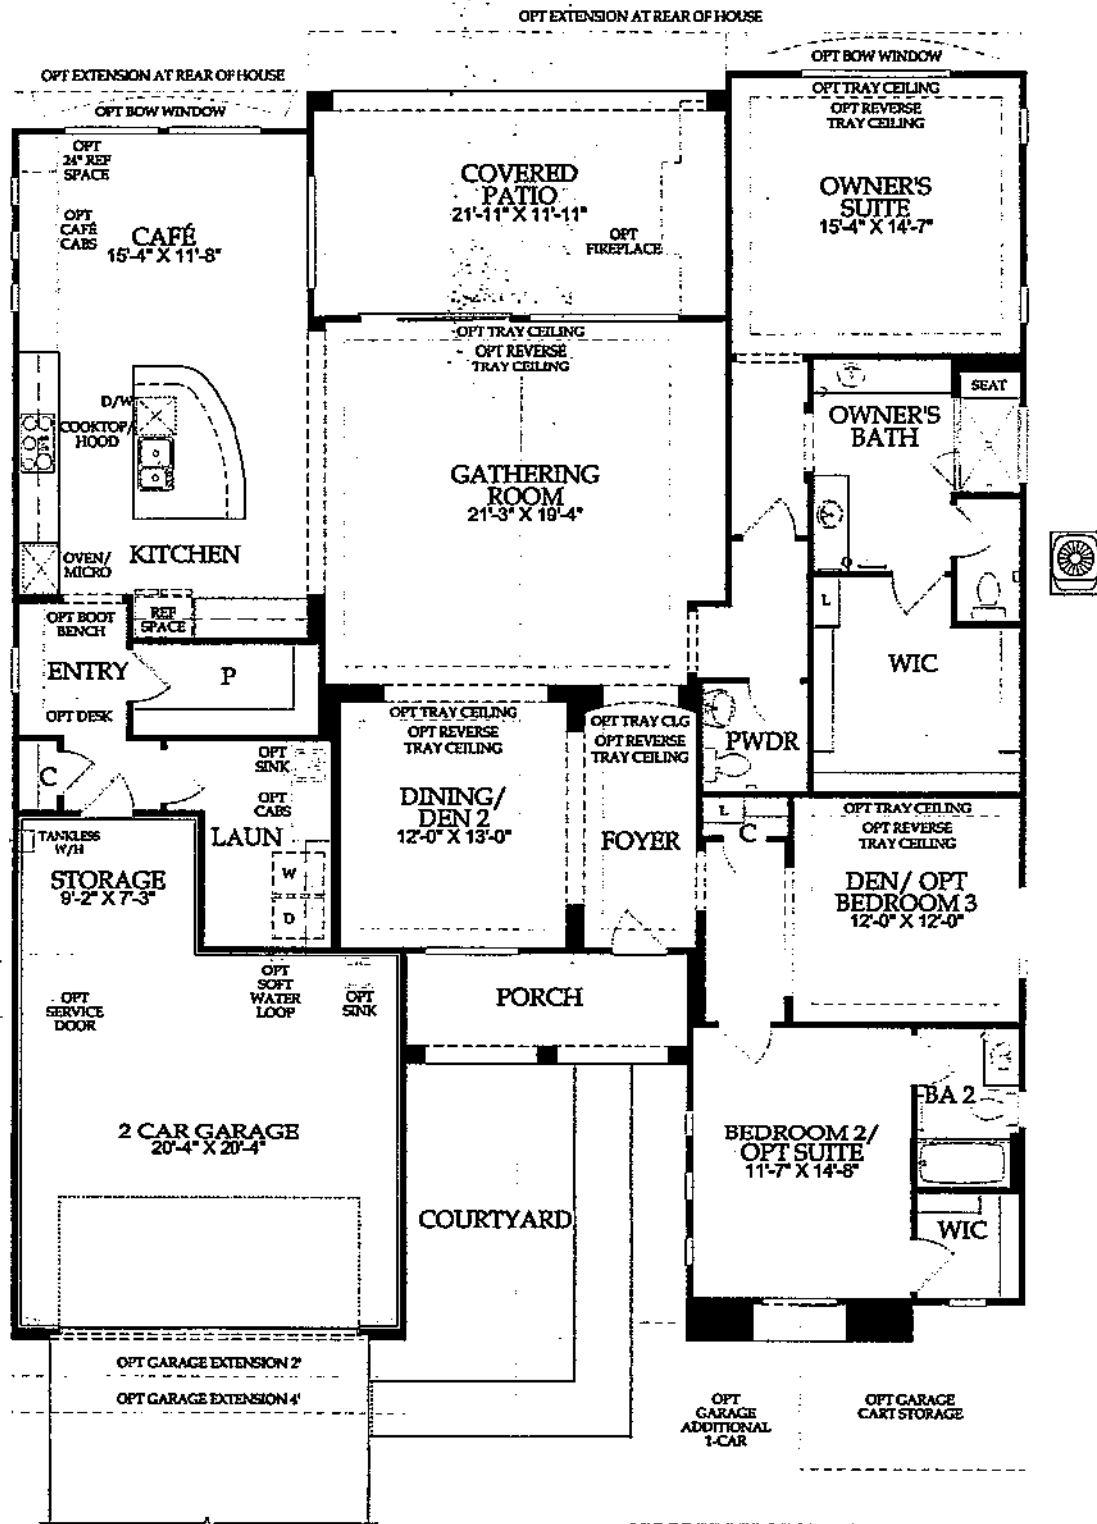

ENDEAVOR | 2,474 Square Feet

Ask about additional structural options.

At least one resident must be 55 years of age or better, a limited number of residents may be younger and no one under 19 years of age. Some residents may be younger than 55. Community Association fees required. Complete offering terms for the homeowner's association is in an offering plan available from sponsor. Void where prohibited. Details available upon request. Dimensions shown are approximate. Location, size, and construction of doors, windows, walls, fireplaces and any other items depicted may vary depending on elevation preference or choice of options and are subject to change without notice. Owing to normal construction tolerances, the room sizes may vary. Please ask a sales consultant for more details. Photography is for illustrative purposes only and is not intended to be an actual representation of a specific community, neighborhood, or any completed improvements being offered. ©2017 Pulte Home Corporation.