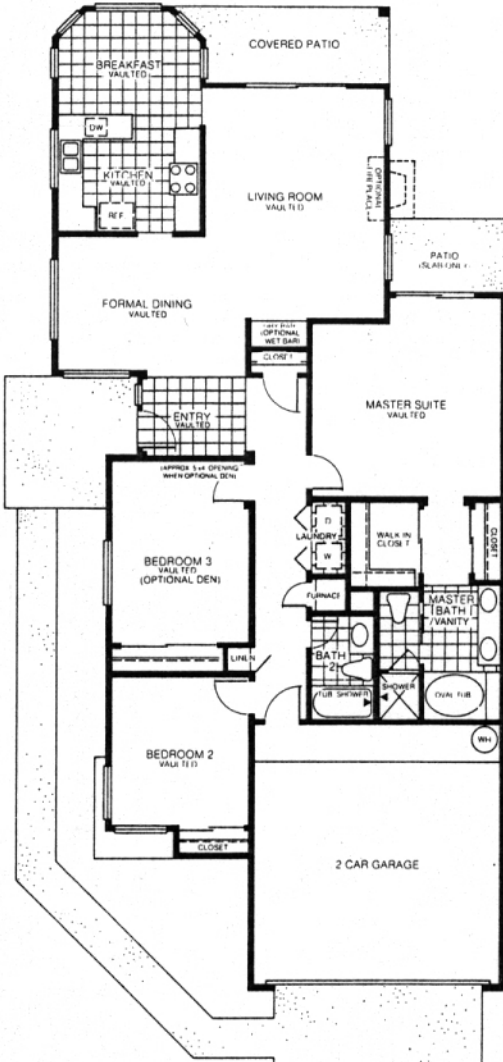

The Shores

at Ventana Lakes

THE WINDJAMMER

3 Bedroom or 2 Bedroom • Den • 2 Bath

(Approximately 1613 Square Feet)

EMERALD HOMES