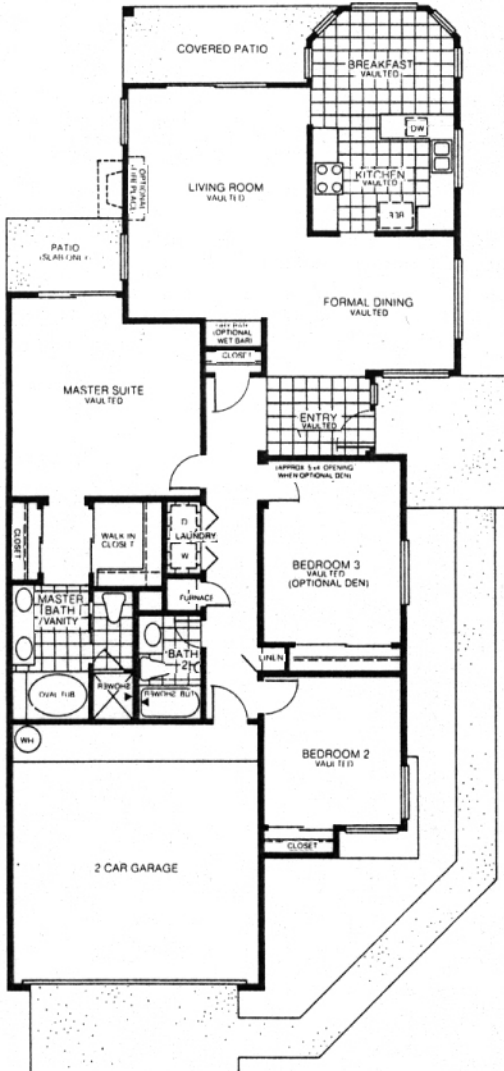

The Shores

at Ventana Lakes

THE WINDJAMMER

3 Bedroom or 2 Bedroom • Den • 2 Bath

(Approximately 1613 Square Feet)

EMERALD
H O M E S