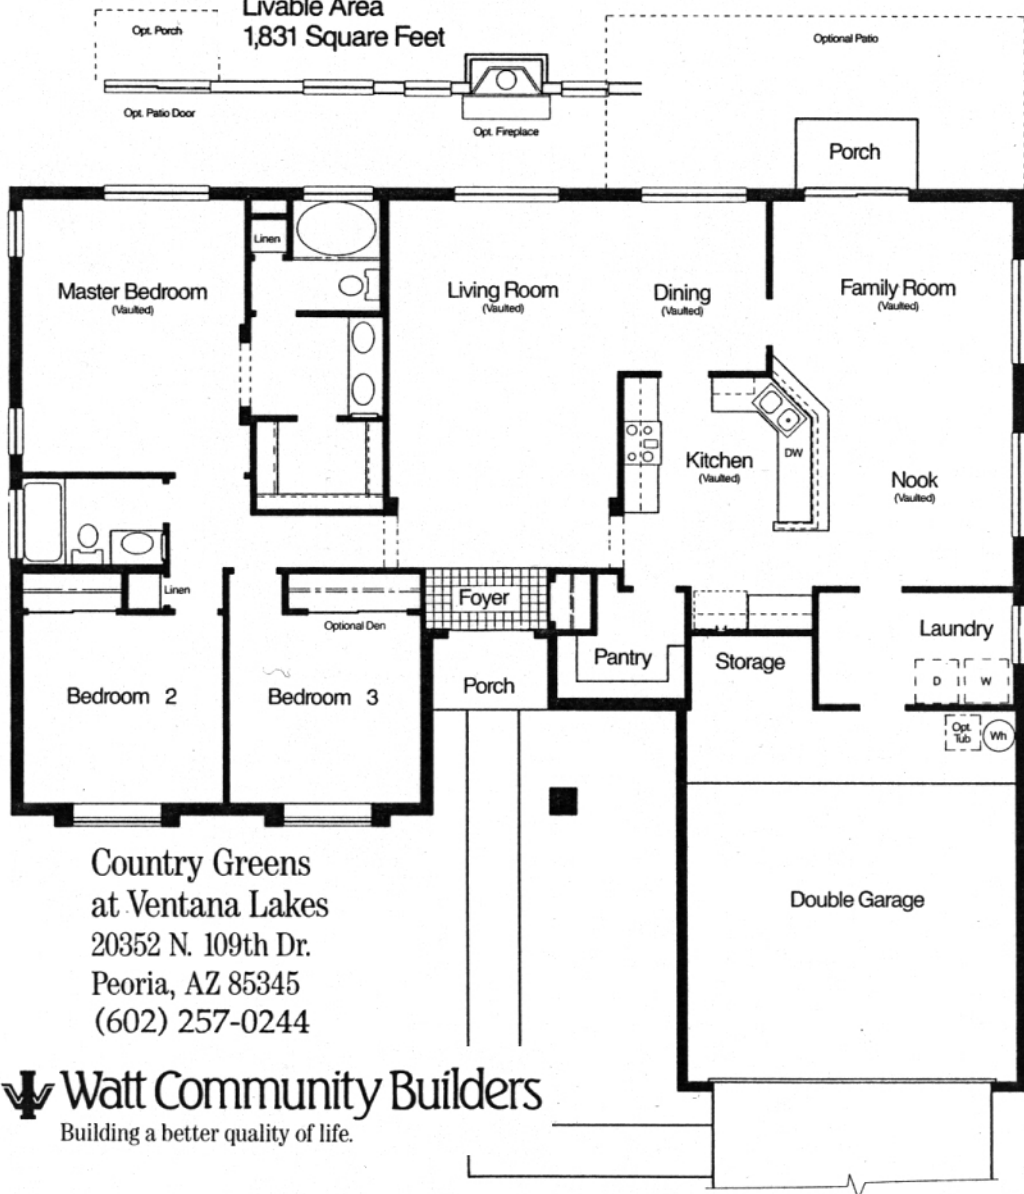

Country Greens ^{at} Ventana Lakes

Summit
Livable Area
1,831 Square Feet

Country Greens
at Ventana Lakes
20352 N. 109th Dr.
Peoria, AZ 85345
(602) 257-0244

 **Watt Community Builders**
Building a better quality of life.