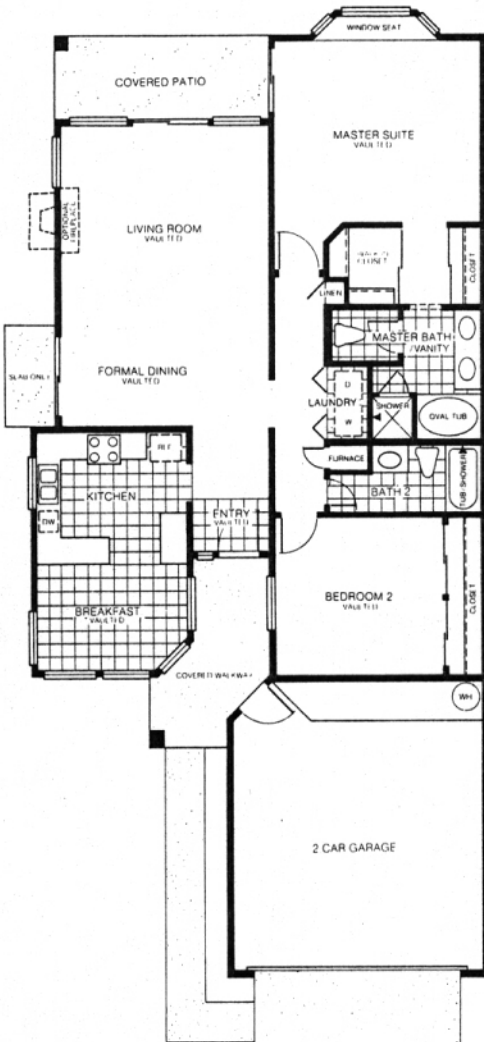

The Shores

at Ventana Lakes

THE SPINNAKER
2 Bedroom • 2 Bath
(Approximately 1509 Square Feet)

EMERALD
H O M E S