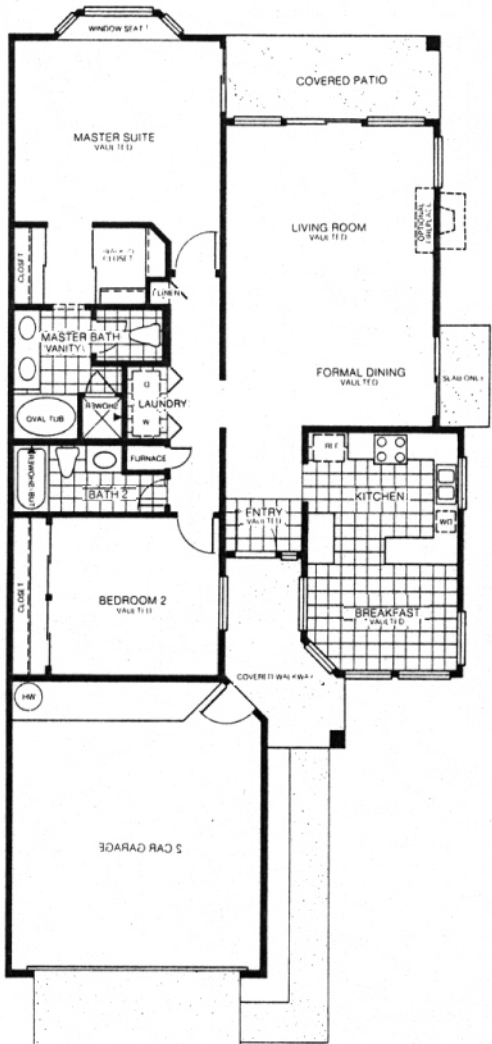

The Shores

at Ventana Lakes

THE SPINNAKER

2 Bedroom • 2 Bath

(Approximately 1509 Square Feet)

EMERALD

HOMES