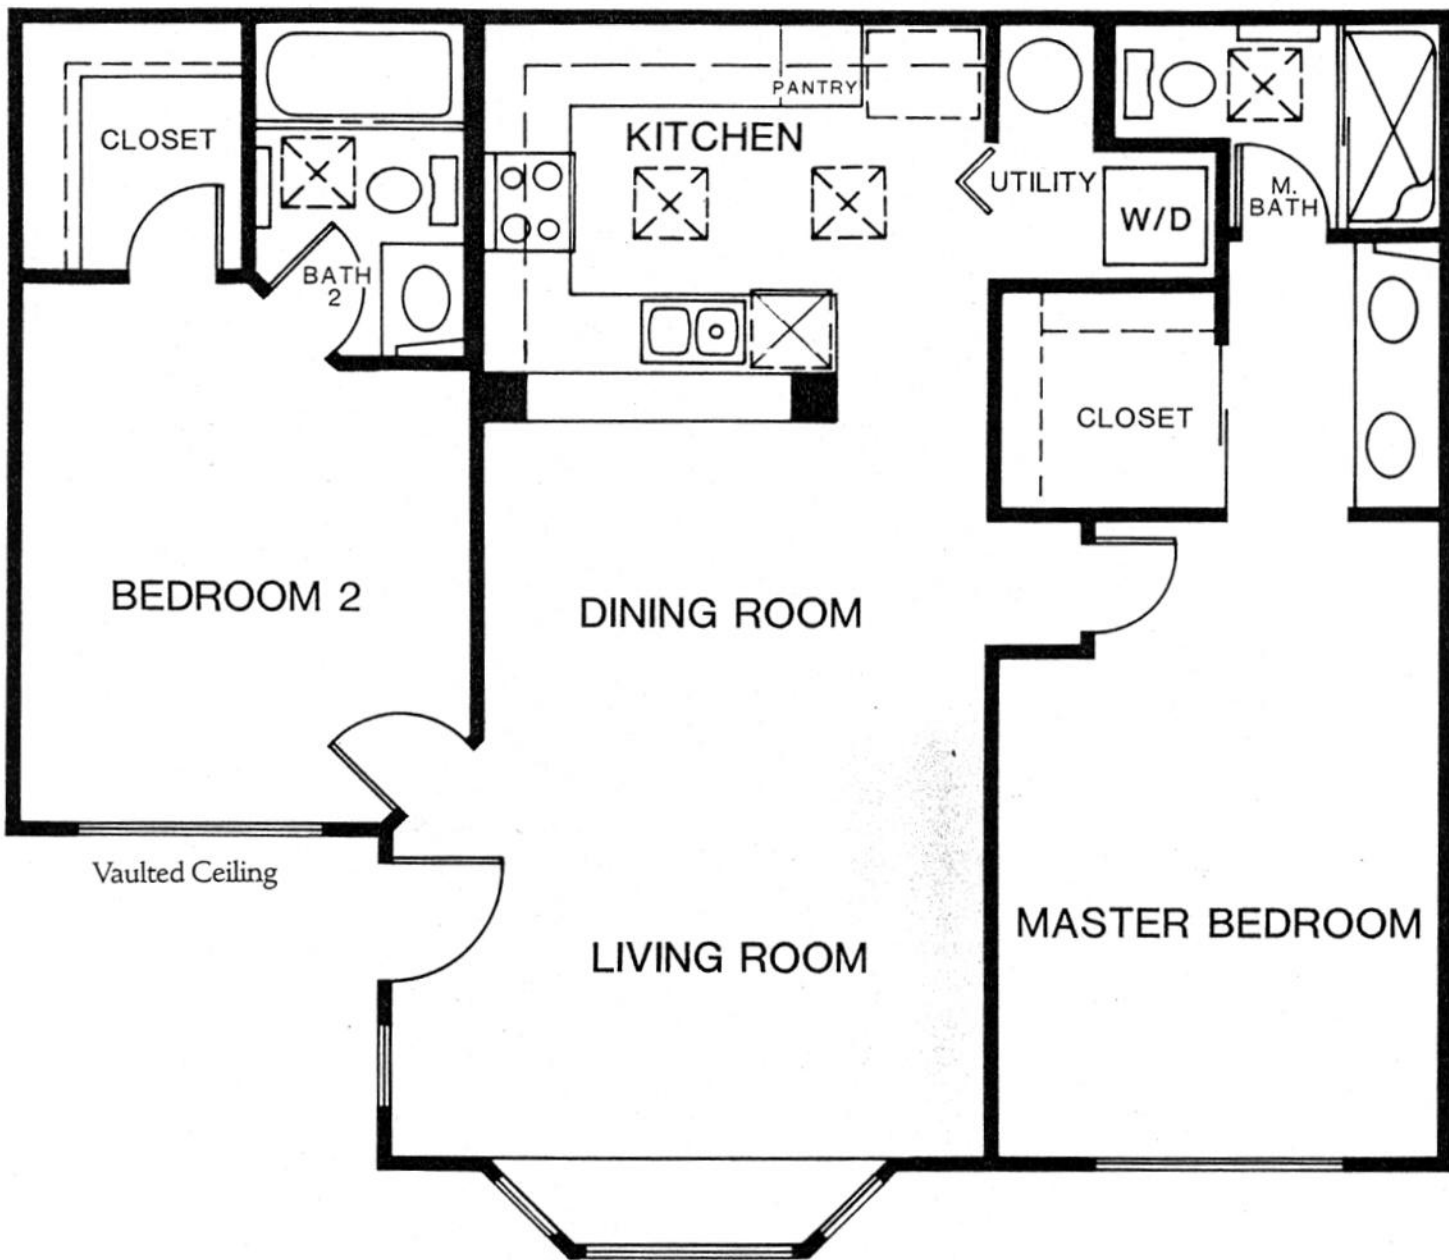

Socorro - 908 Sq. Ft.

CLOSET

BATH
2

KITCHEN

PANTRY

UTILITY

W/D

M.
BATH

CLOSET

BEDROOM 2

DINING ROOM

Vaulted Ceiling

LIVING ROOM

MASTER BEDROOM