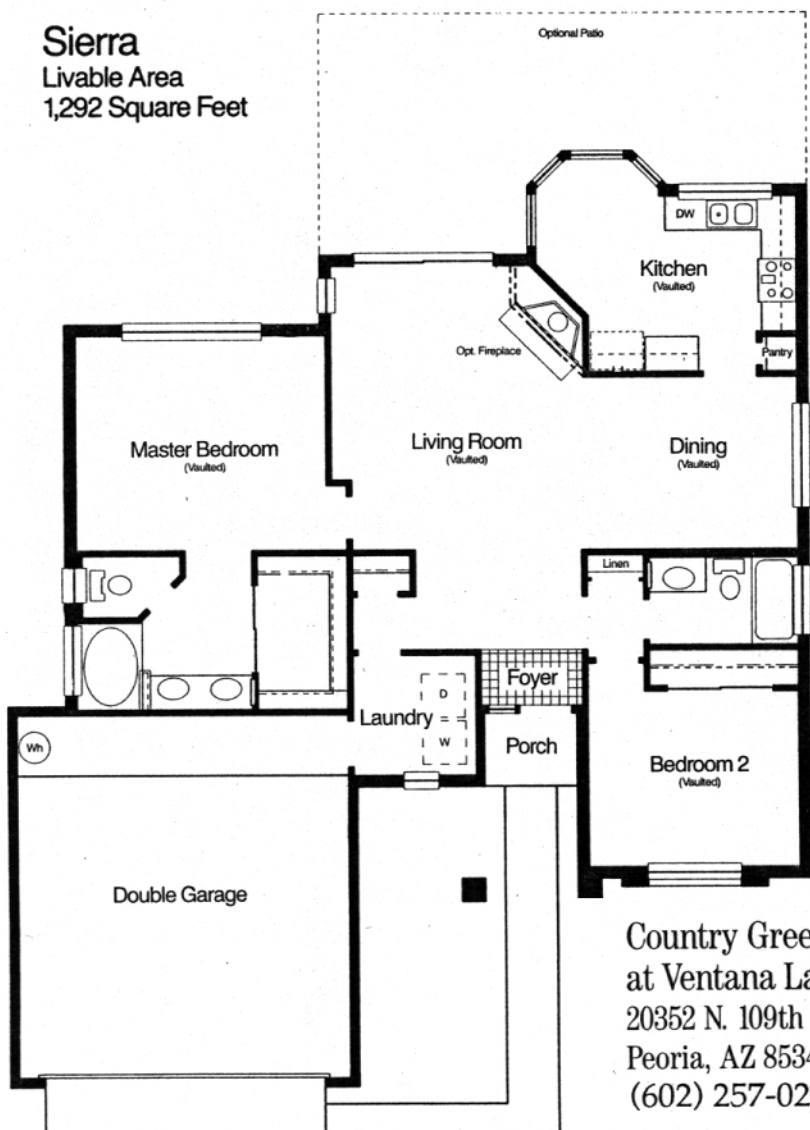

Country Greens ^{at} Ventana Lakes

Sierra
Livable Area
1,292 Square Feet

Country Greens
at Ventana Lakes
20352 N. 109th Dr.
Peoria, AZ 85345
(602) 257-0244

Watt Community Builders

Building a better quality of life.