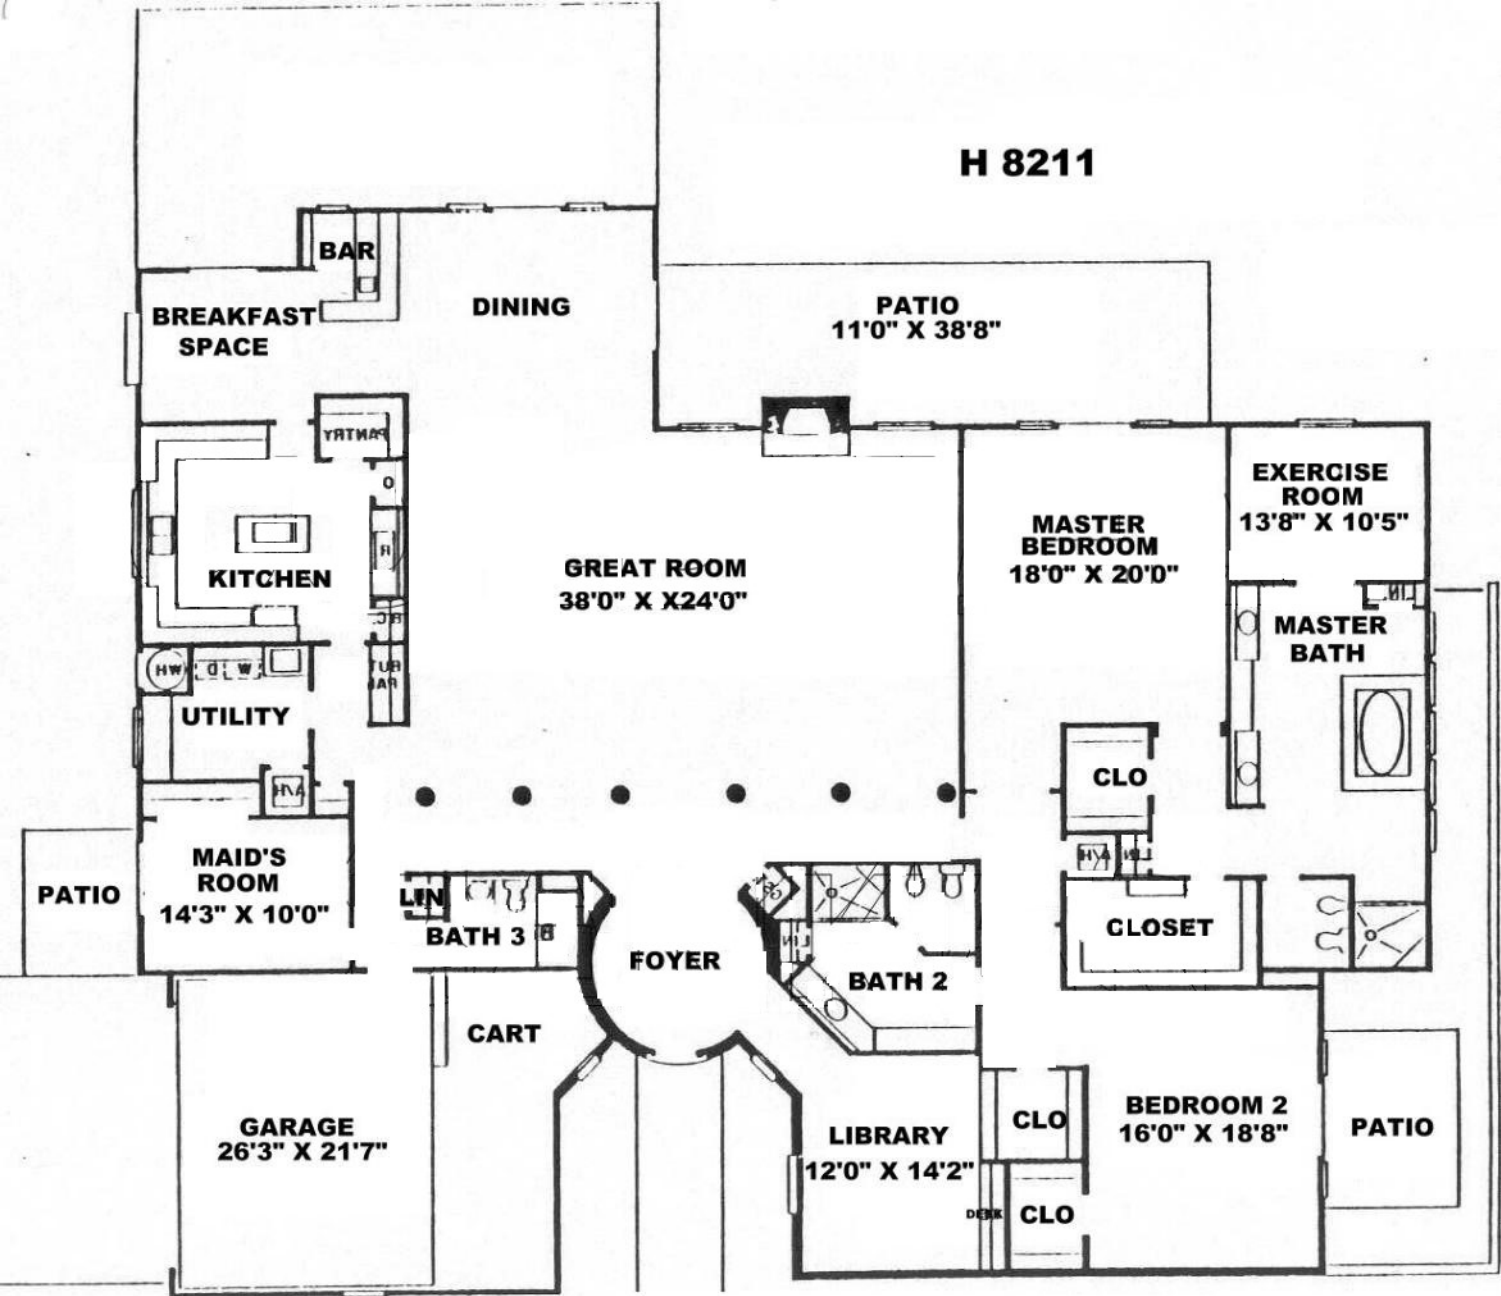

H 8211

BREAKFAST SPACE

BAR

DINING

PATIO
11'0" X 38'8"

KITCHEN

GREAT ROOM
38'0" X 24'0"

MASTER BEDROOM
18'0" X 20'0"

EXERCISE ROOM
13'8" X 10'5"

MASTER BATH

UTILITY

PATIO

MAID'S ROOM
14'3" X 10'0"

BATH 3

FOYER

BATH 2

CLO

CLOSET

CART

GARAGE
26'3" X 21'7"

LIBRARY
12'0" X 14'2"

CLO

BEDROOM 2
16'0" X 18'8"

PATIO

CLO

DESK