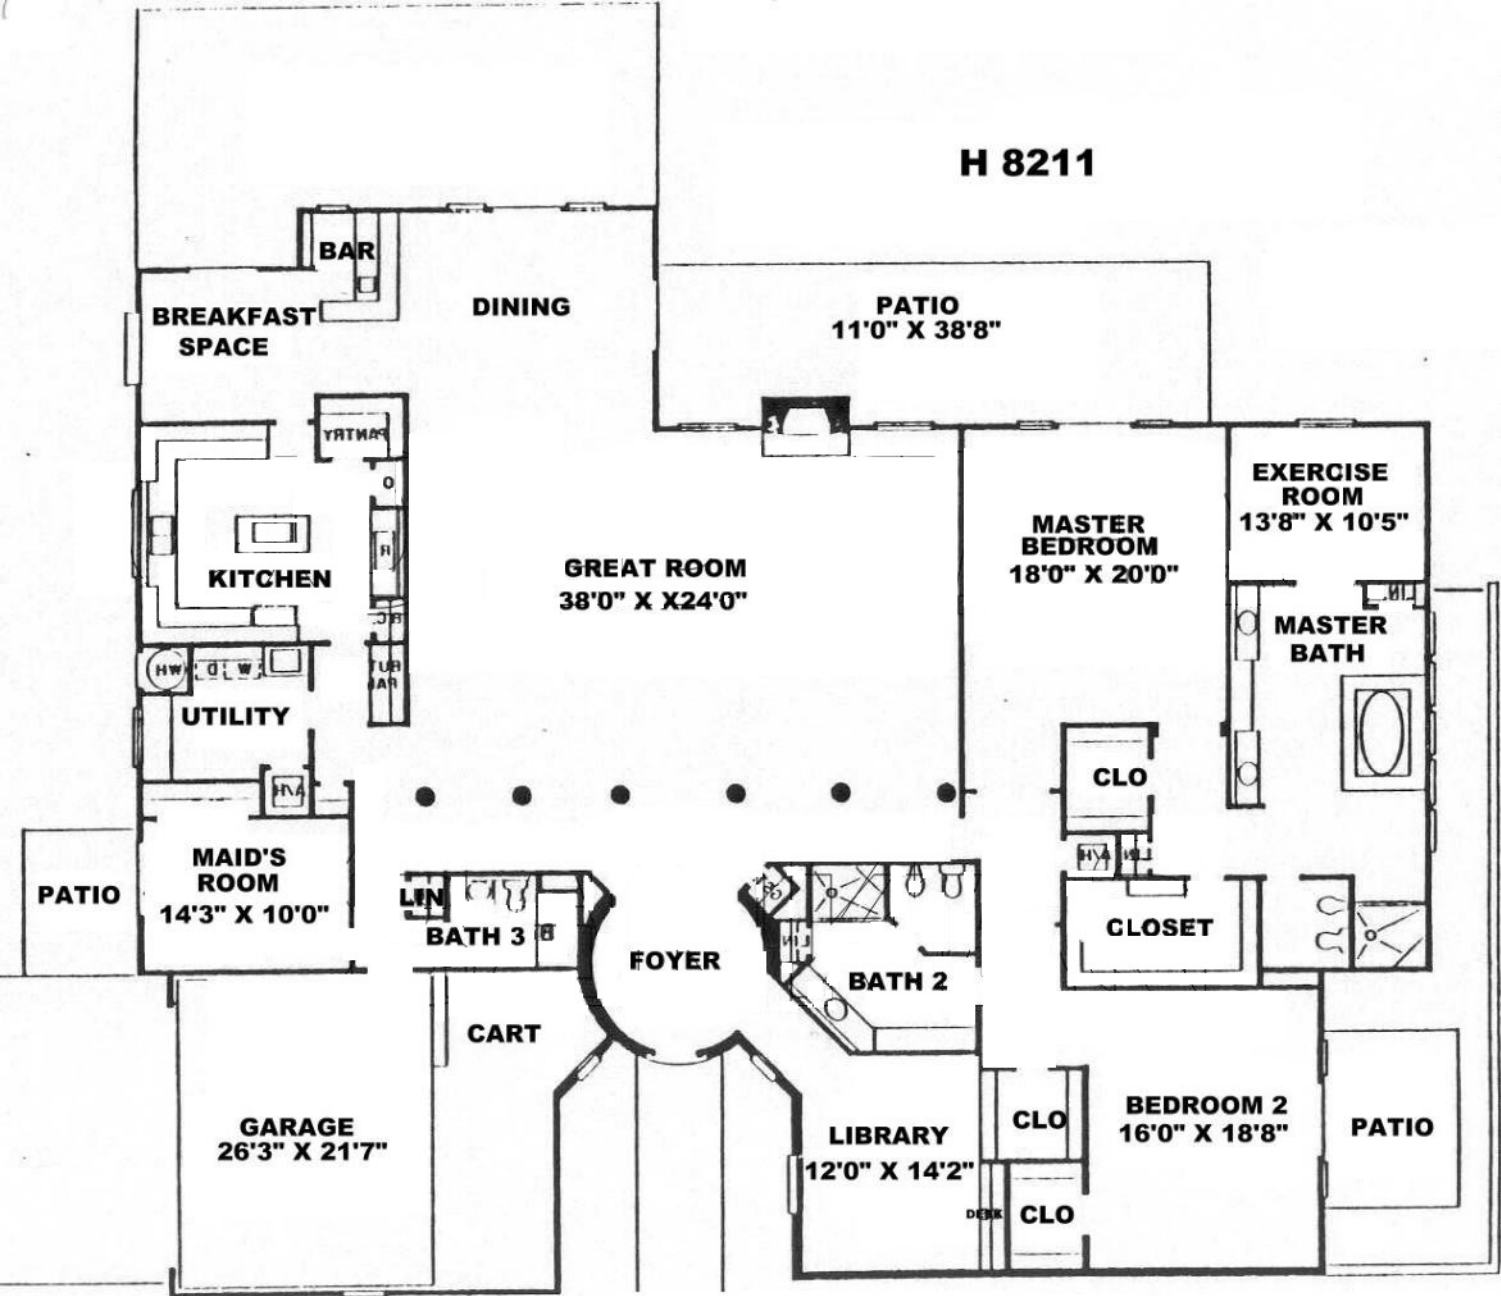

H 8211

BREAKFAST SPACE

BAR

DINING

PATIO  
11'0" X 38'8"

KITCHEN

GREAT ROOM  
38'0" X 24'0"

MASTER BEDROOM  
18'0" X 20'0"

EXERCISE ROOM  
13'8" X 10'5"

MASTER BATH

UTILITY

PATIO

MAID'S ROOM  
14'3" X 10'0"

BATH 3

FOYER

BATH 2

CLO

CLOSET

CART

GARAGE  
26'3" X 21'7"

LIBRARY  
12'0" X 14'2"

CLO

BEDROOM 2  
16'0" X 18'8"

PATIO

DESK

CLO