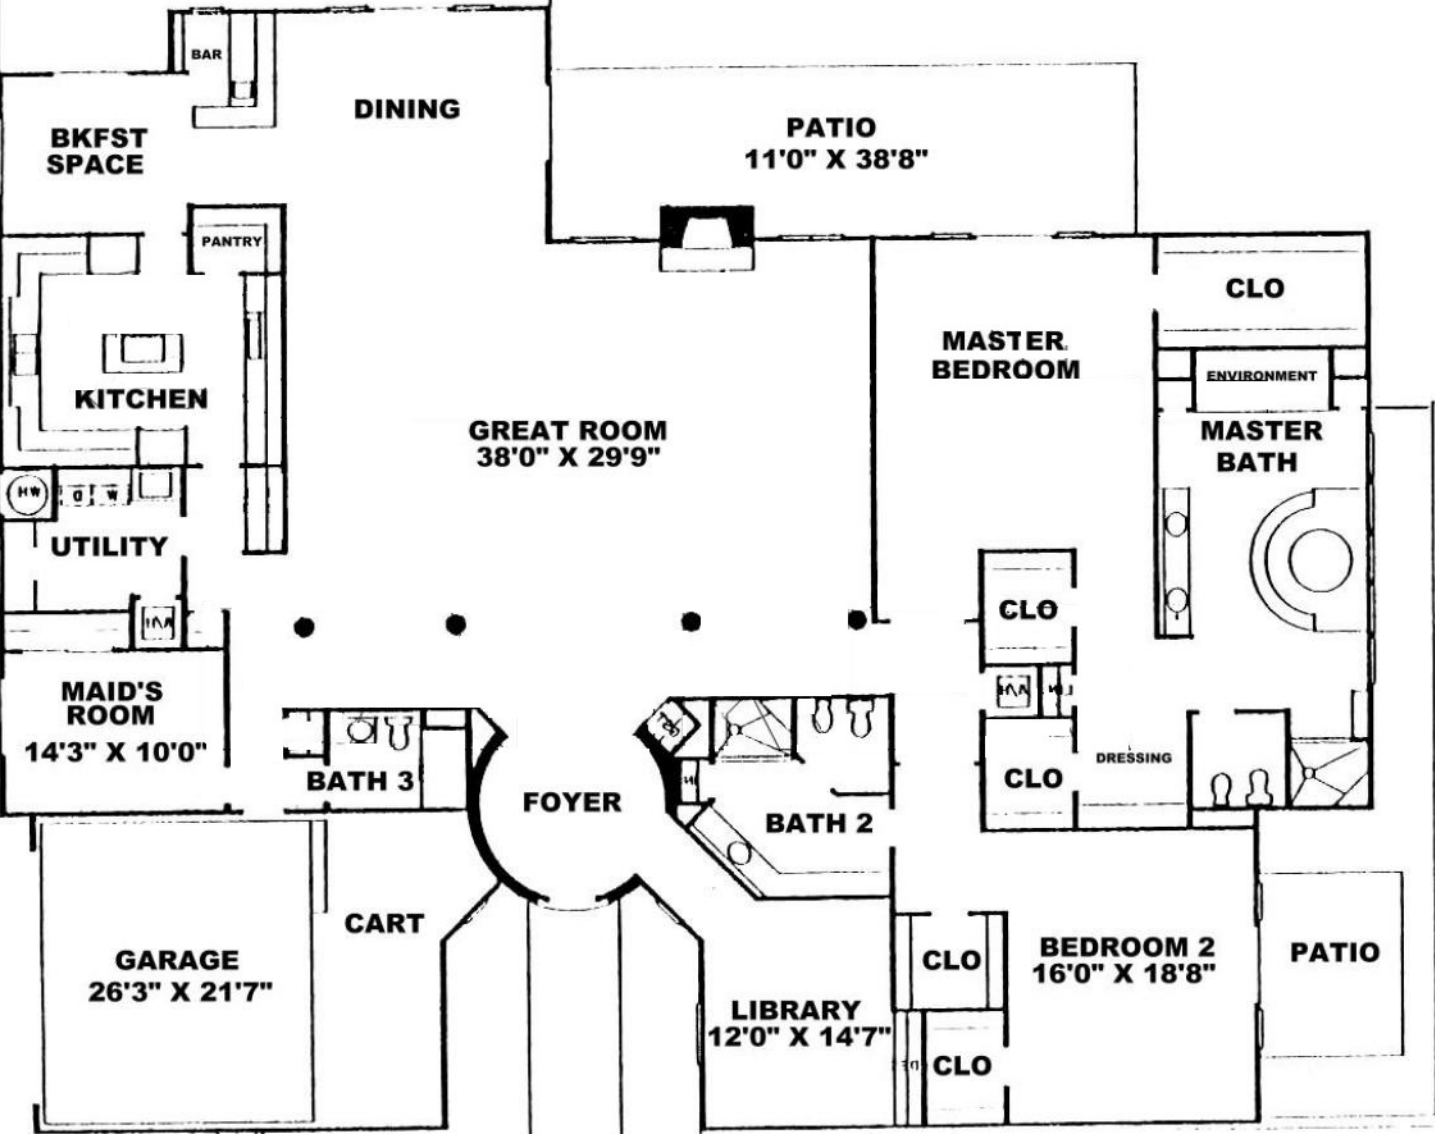

H 7811

DINING

BKfst SPACE

PATIO
11'0" X 38'8"

PANTRY

KITCHEN

GREAT ROOM
38'0" X 29'9"

CLO

MASTER
BEDROOM

ENVIRONMENT

MASTER
BATH

UTILITY

MAID'S
ROOM
14'3" X 10'0"

BATH 3

FOYER

BATH 2

CLO

DRESSING

CLO

GARAGE
26'3" X 21'7"

CART

LIBRARY
12'0" X 14'7"

CLO

BEDROOM 2
16'0" X 18'8"