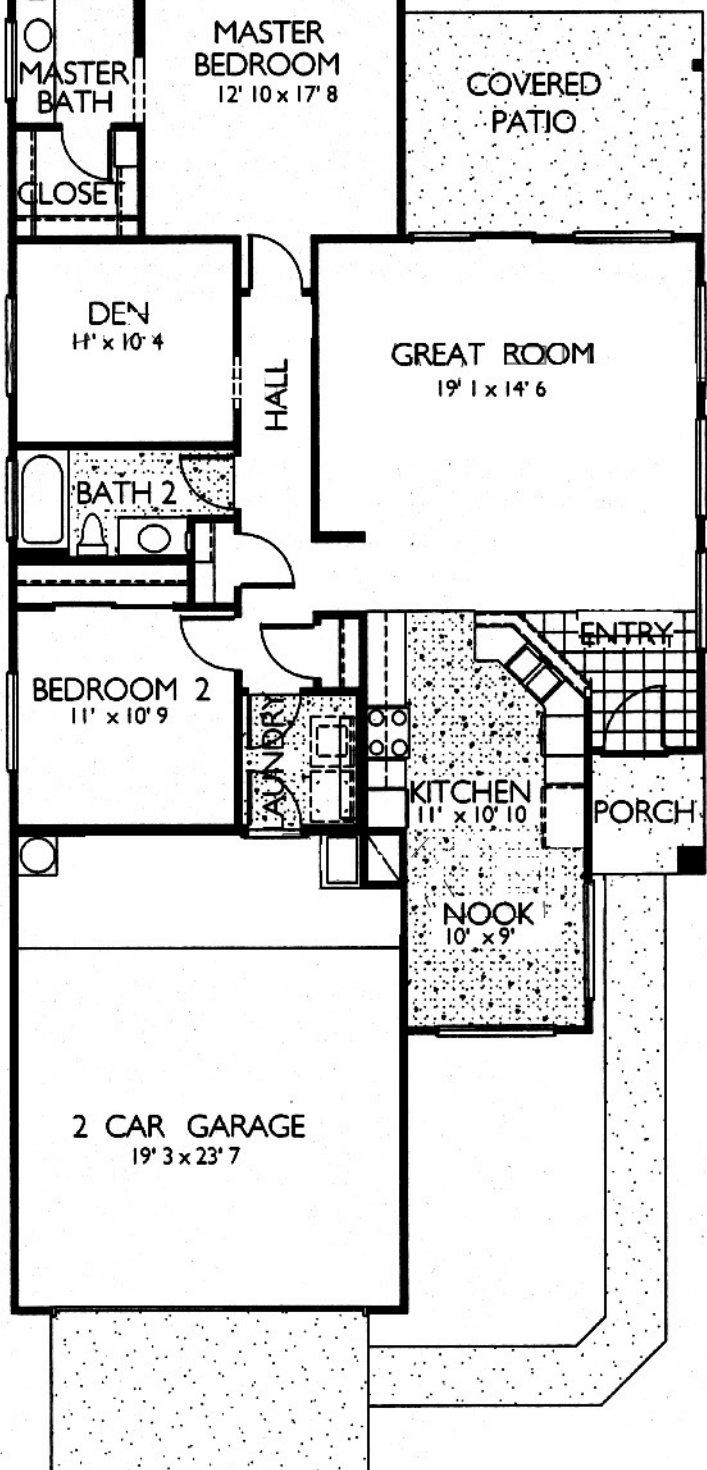

JUNIPER G9173

MASTER
BEDROOM
12' 10" x 17' 8"

COVERED
PATIO

MASTER
BATH

CLOSET

DEN
11' x 10' 4"

HALL

GREAT ROOM
19' 1" x 14' 6"

BATH 2

BEDROOM 2
11' x 10' 9"

LAUNDRY

KITCHEN
11' x 10' 10"

ENTRY

PORCH

NOOK
10' x 9'

2 CAR GARAGE
19' 3" x 23' 7"