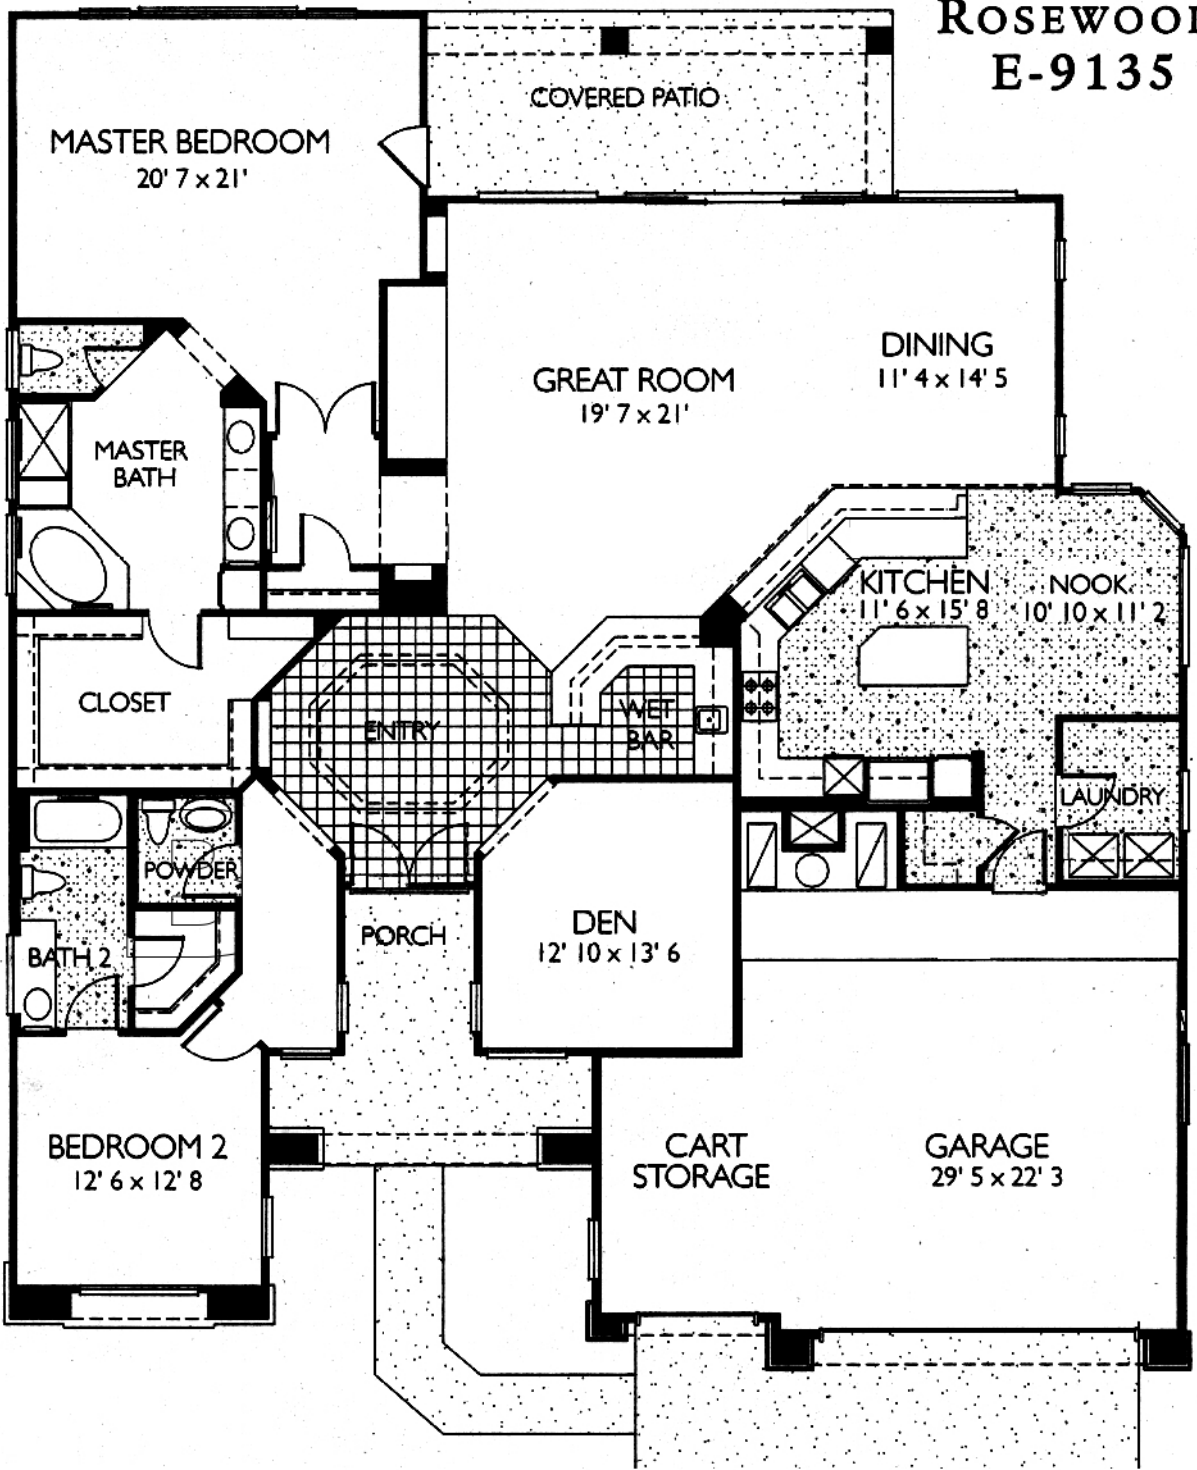

ROSEWOOD
E-9135

MASTER BEDROOM
20' 7" x 21'

COVERED PATIO

GREAT ROOM
19' 7" x 21'

DINING
11' 4" x 14' 5"

MASTER BATH

KITCHEN
11' 6" x 15' 8"

NOOK
10' 10" x 11' 2"

CLOSET

ENTRY

WET BAR

POWDER

LAUNDRY

BATH 2

PORCH

DEN
12' 10" x 13' 6"

BEDROOM 2
12' 6" x 12' 8"

CART STORAGE

GARAGE
29' 5" x 22' 3"