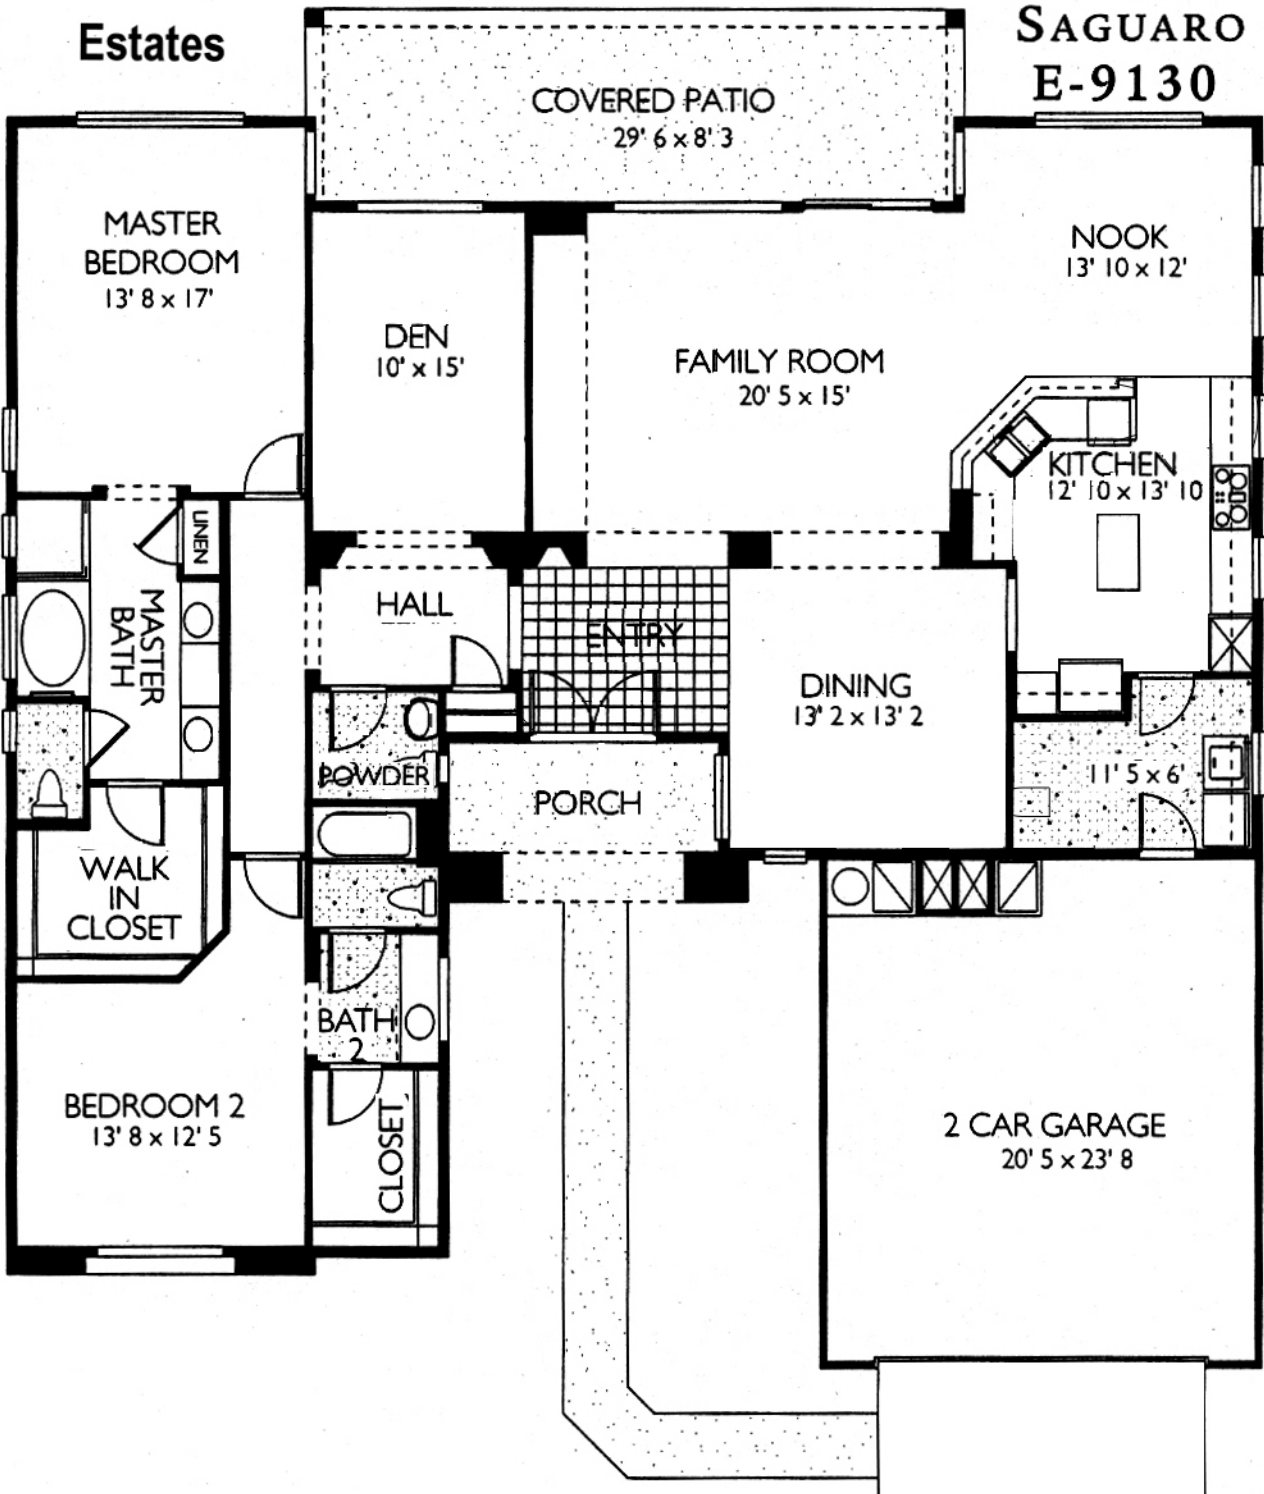

Estates

SAGUARO
E-9130

COVERED PATIO
29' 6" x 8' 3"

MASTER
BEDROOM
13' 8" x 17'

NOOK
13' 10" x 12'

DEN
10' x 15'

FAMILY ROOM
20' 5" x 15'

KITCHEN
12' 10" x 13' 10"

MASTER
BATH

LINEN

HALL

ENTRY

DINING
13' 2" x 13' 2"

POWDER

PORCH

11' 5" x 6'

WALK
IN
CLOSET

BATH
2

CLOSET

BEDROOM 2
13' 8" x 12' 5"

2 CAR GARAGE
20' 5" x 23' 8"