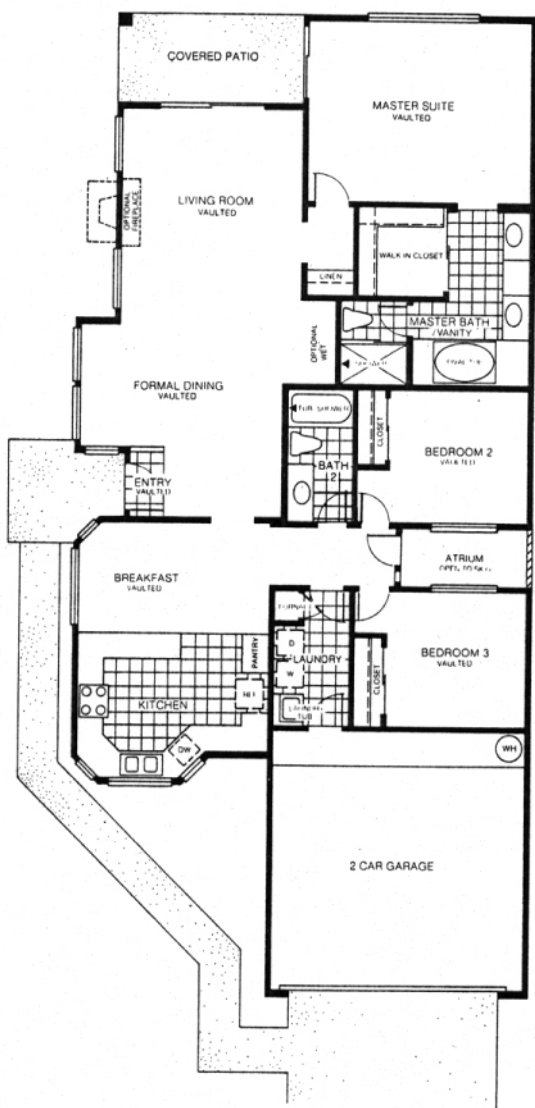

The Shores

at Ventana Lakes

THE CATAMARAN

3 Bedroom • 2 Bath

(Approximately 1712 Square Feet)

EMERALD

HOMES