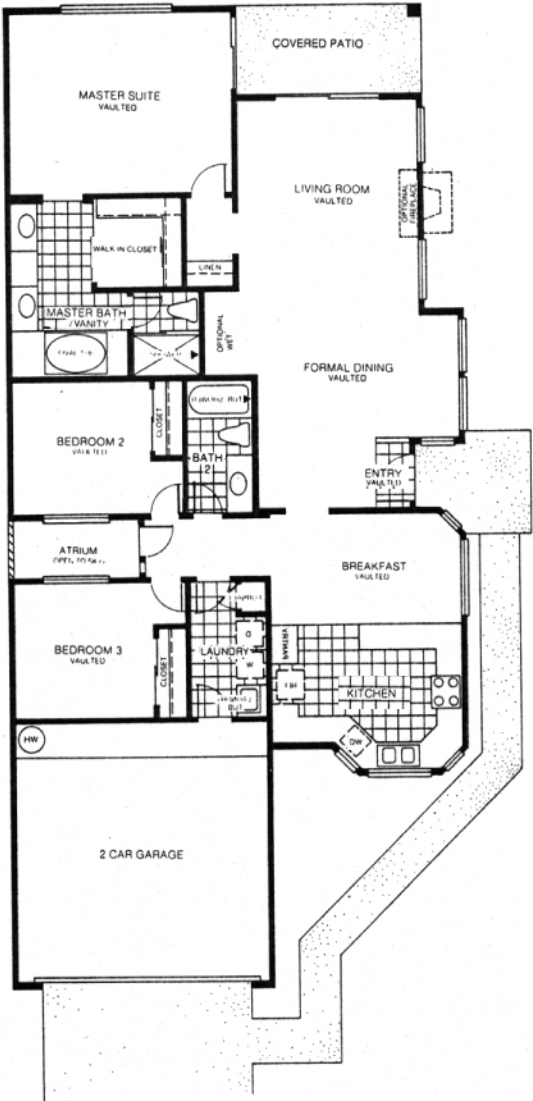

The Shores

at Ventana Lakes

THE CATAMARAN

3 Bedroom • 2 Bath

(Approximately 1712 Square Feet)

EMERALD

H O M E S