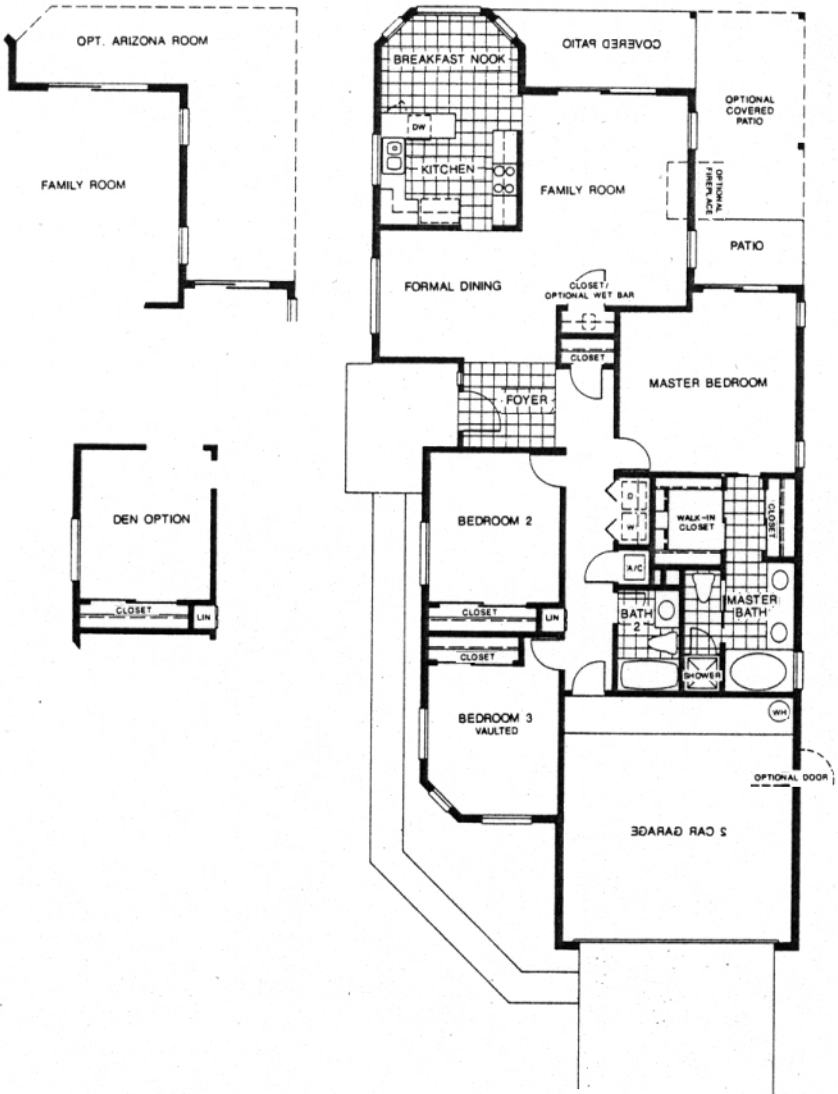

The Isles

at Ventana Lakes

The Catalina

3 Bedroom or 2 Bedroom • Den • 2 Bath

(Approximately 1620 square feet)

EMERALD[®]
HOMES