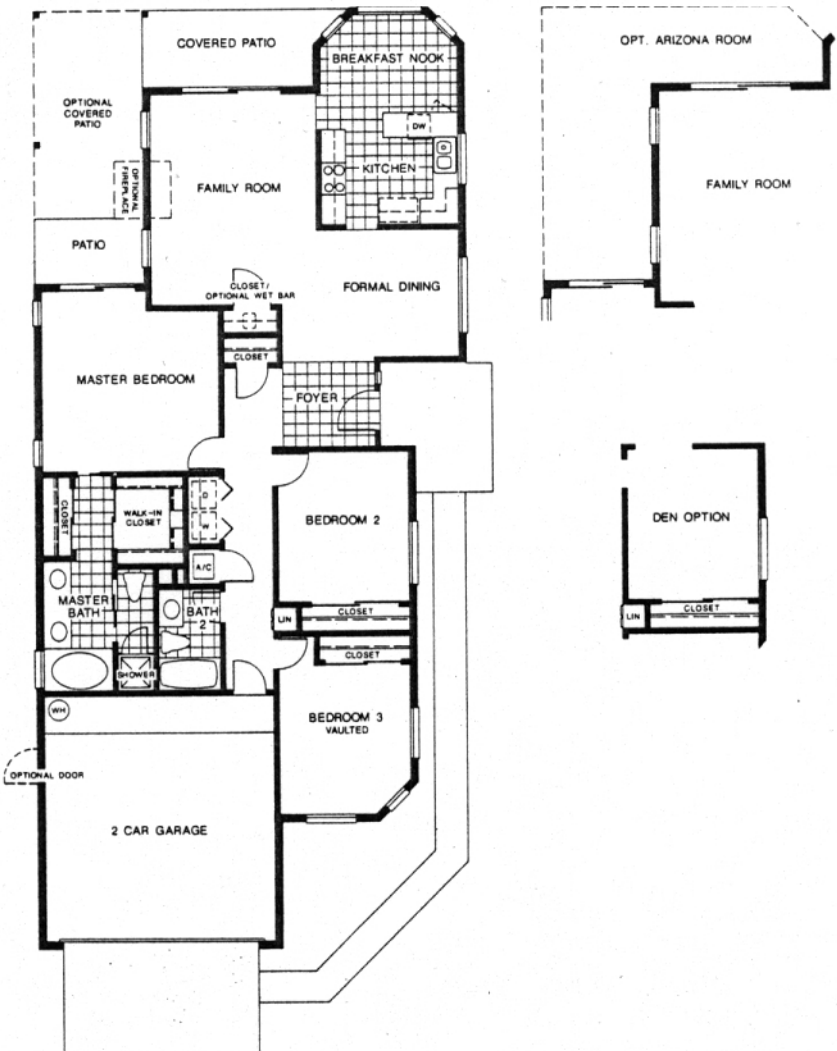

The Isles

at Ventana Lakes

The Catalina

3 Bedroom or 2 Bedroom • Den • 2 Bath

(Approximately 1620 square feet)

EMERALD[®]
HOMES