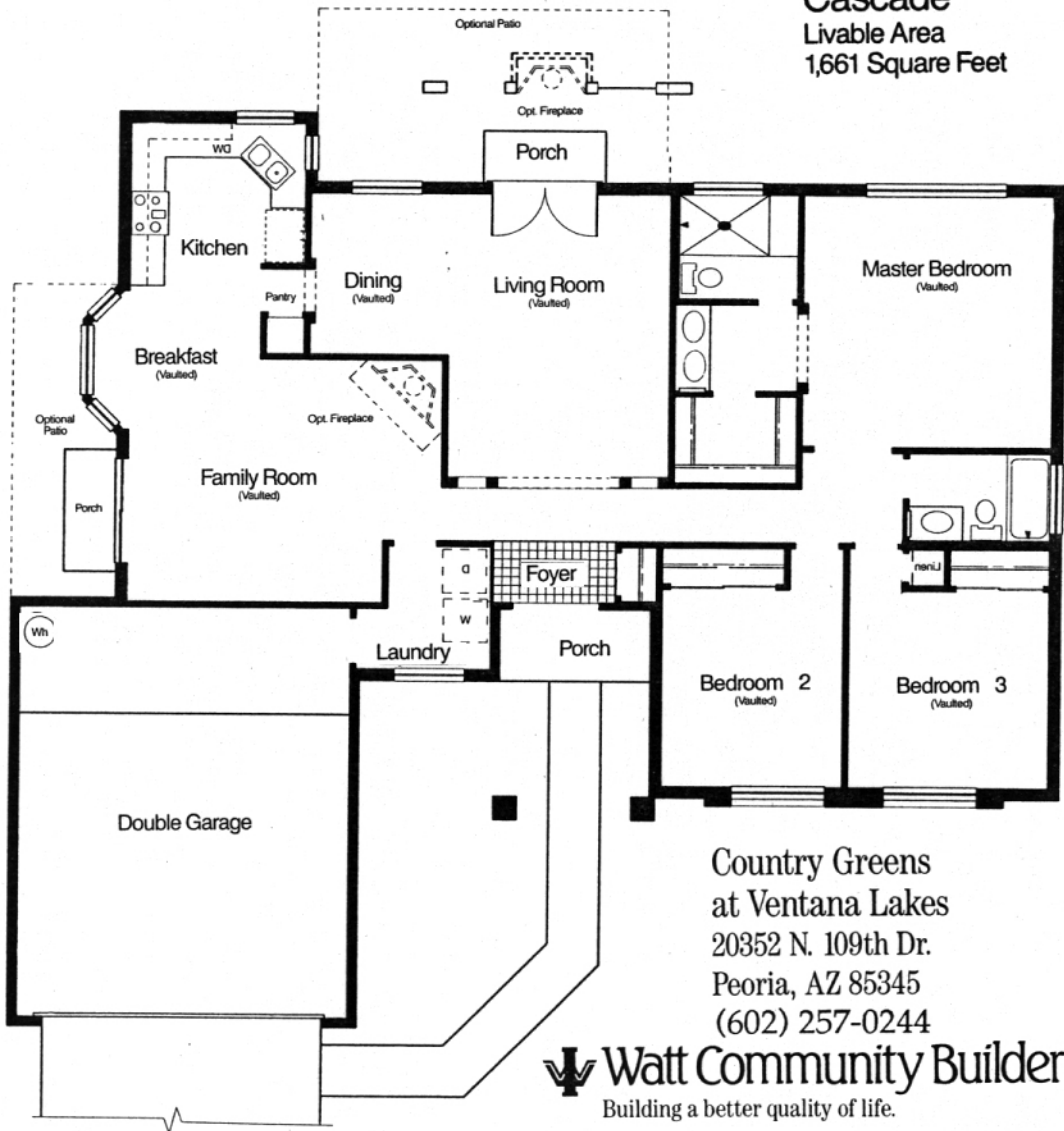

Country Greens at Ventana Lakes

Cascade
Livable Area
1,661 Square Feet

Country Greens
at Ventana Lakes
20352 N. 109th Dr.
Peoria, AZ 85345
(602) 257-0244

 **Watt Community Builders**
Building a better quality of life.