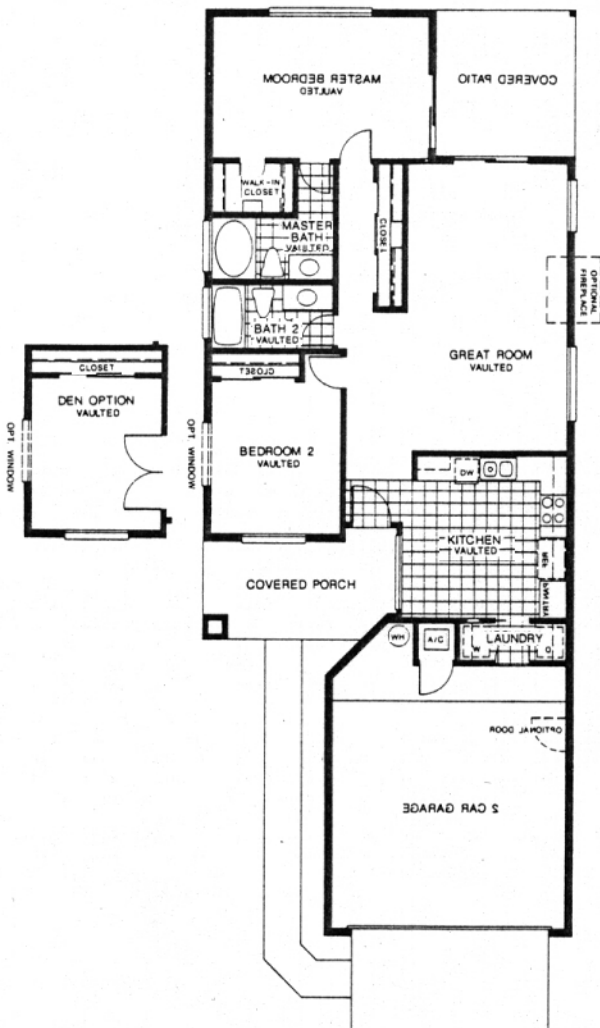

at **Ventana Lakes**

The Caravelle

2 Bedroom • 2 Bath

(Approximately 1285 square feet)

EMERALD[®]
HOMES