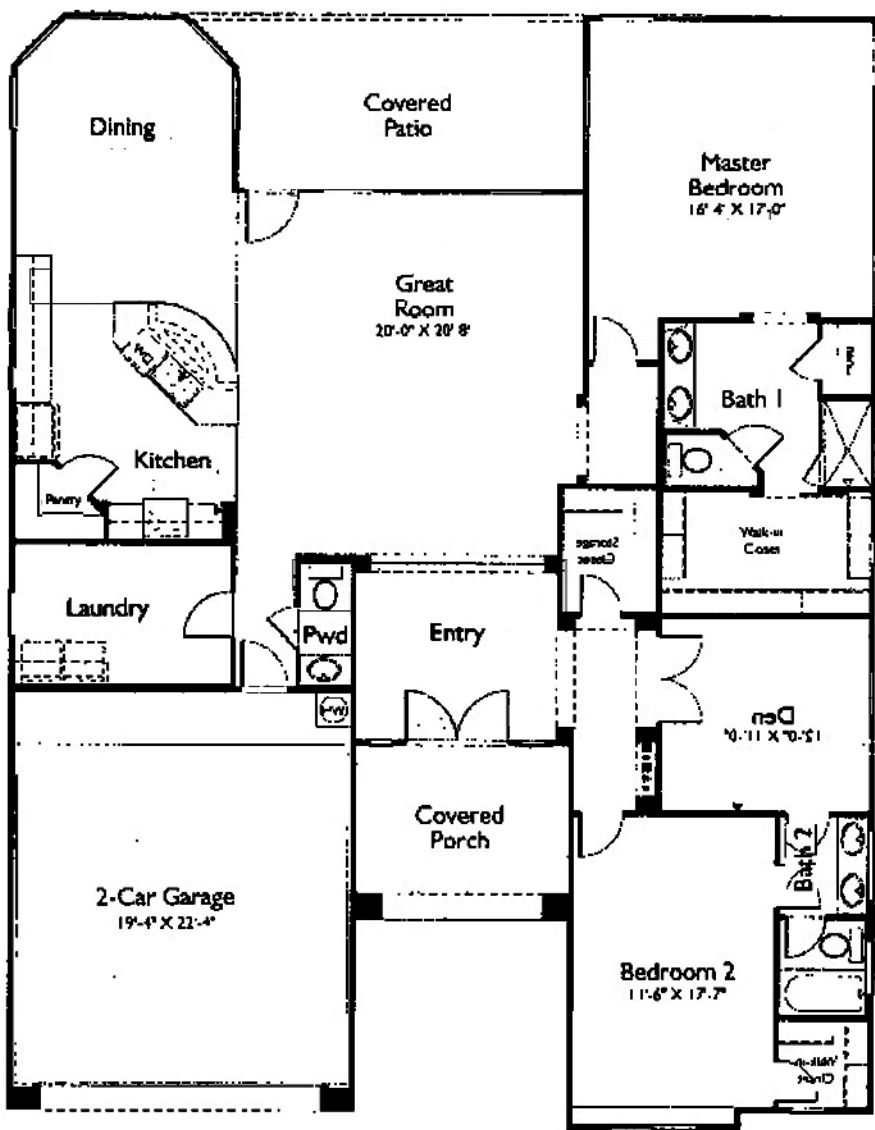

The Papago

Plan 9137
2213 Sq. Ft.

Highlights

- ▶ Great Room
- ▶ Elegant 10' Ceilings
- ▶ Double-Door Entry
- ▶ Popular Split Floor Plan
- ▶ Bay Window at Dining
- ▶ 2 Bedrooms + Den
- ▶ 2 Baths
- ▶ 2-Car Garage
- ▶ Covered Patio