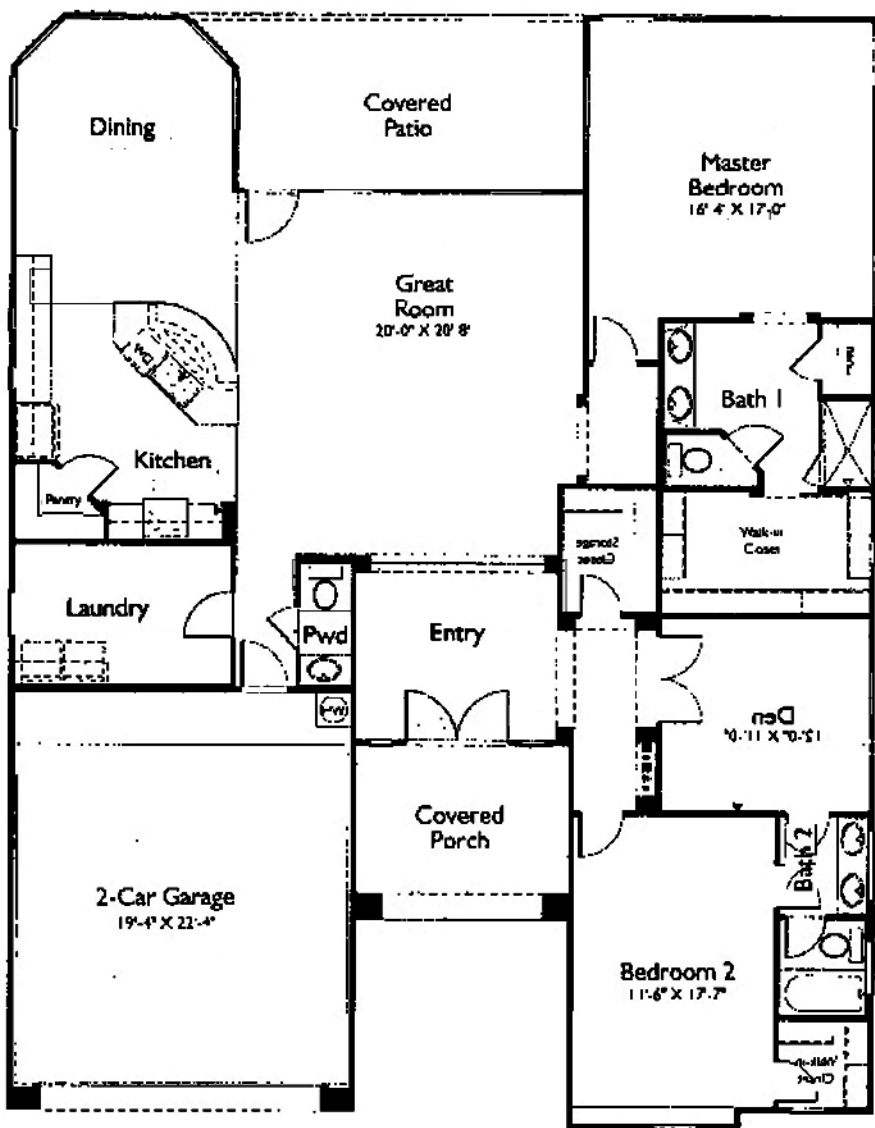

The Papago

Plan 9137
2213 Sq. Ft.

Highlights

- ▶ Great Room
- ▶ Elegant 10' Ceilings
- ▶ Double-Door Entry
- ▶ Popular Split Floor Plan
- ▶ Bay Window at Dining
- ▶ 2 Bedrooms + Den
- ▶ 2 Baths
- ▶ 2-Car Garage
- ▶ Covered Patio