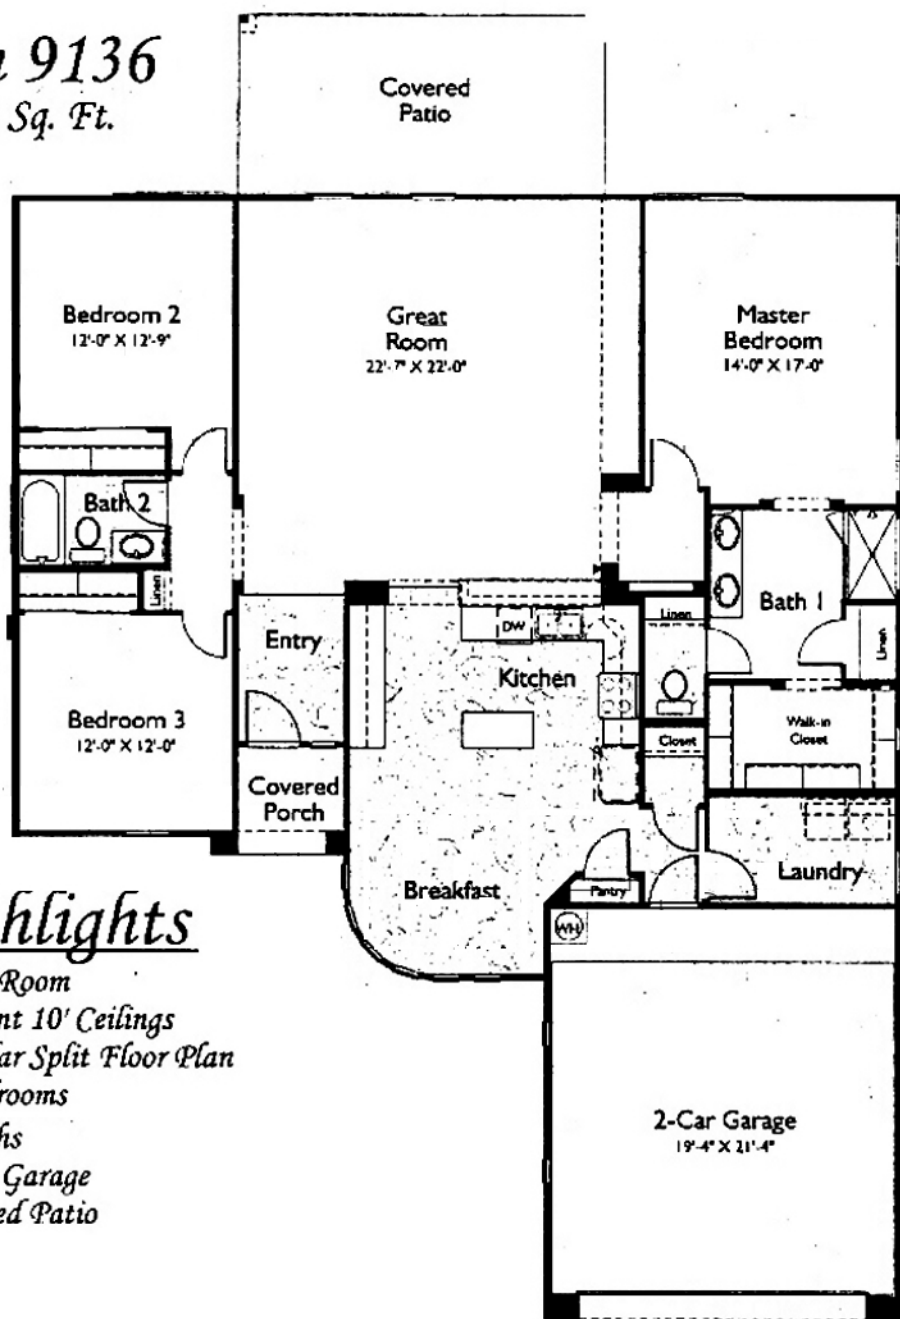

The Tapatio

Plan 9136
1933 Sq. Ft.

Highlights

- ▶ Great Room
- ▶ Elegant 10' Ceilings
- ▶ Popular Split Floor Plan
- ▶ 3 Bedrooms
- ▶ 2 Baths
- ▶ 2-Car Garage
- ▶ Covered Patio