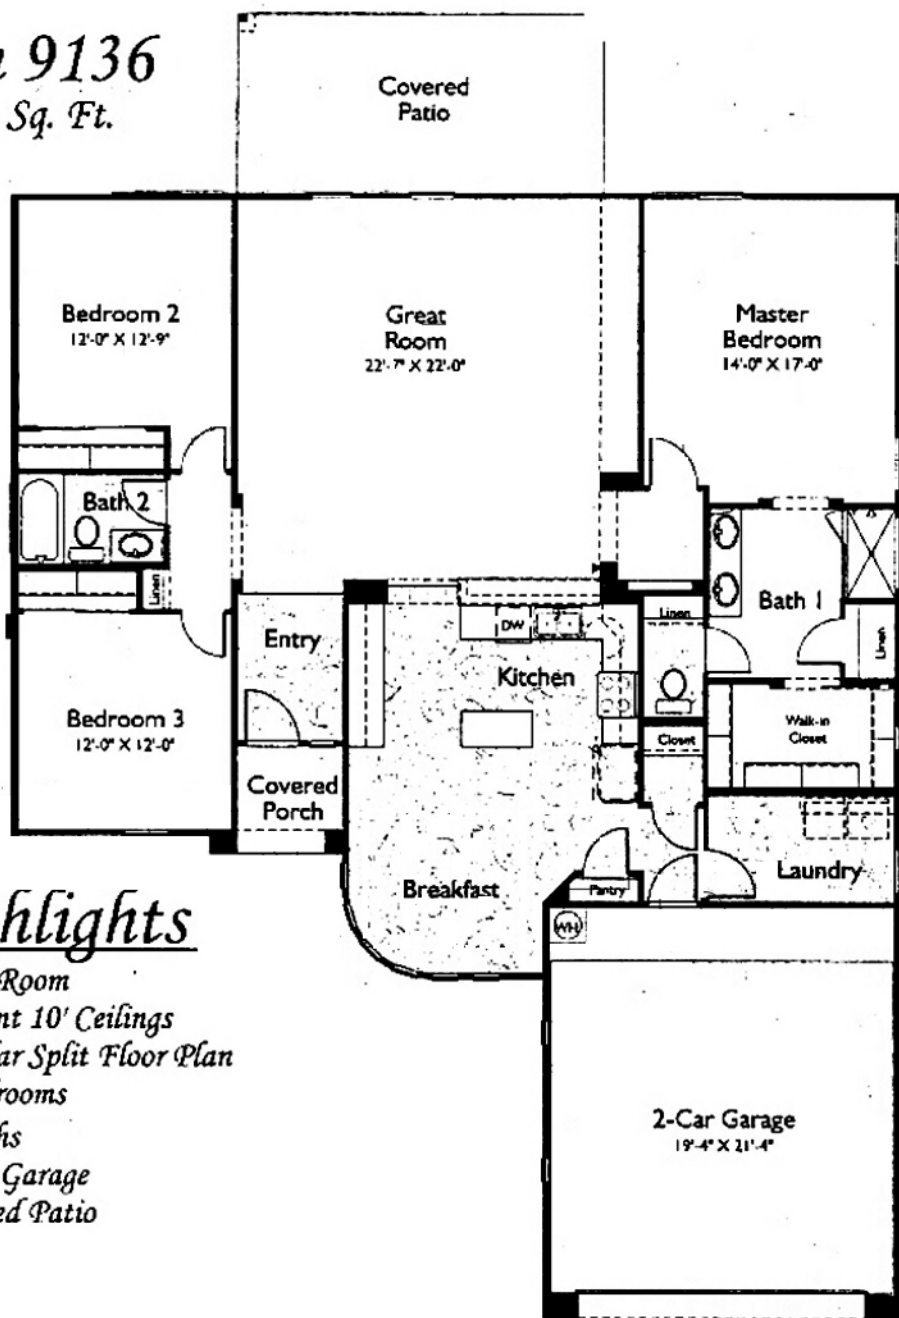

The Tapatio

Plan 9136
1933 Sq. Ft.

Highlights

- ▶ Great Room
- ▶ Elegant 10' Ceilings
- ▶ Popular Split Floor Plan
- ▶ 3 Bedrooms
- ▶ 2 Baths
- ▶ 2-Car Garage
- ▶ Covered Patio