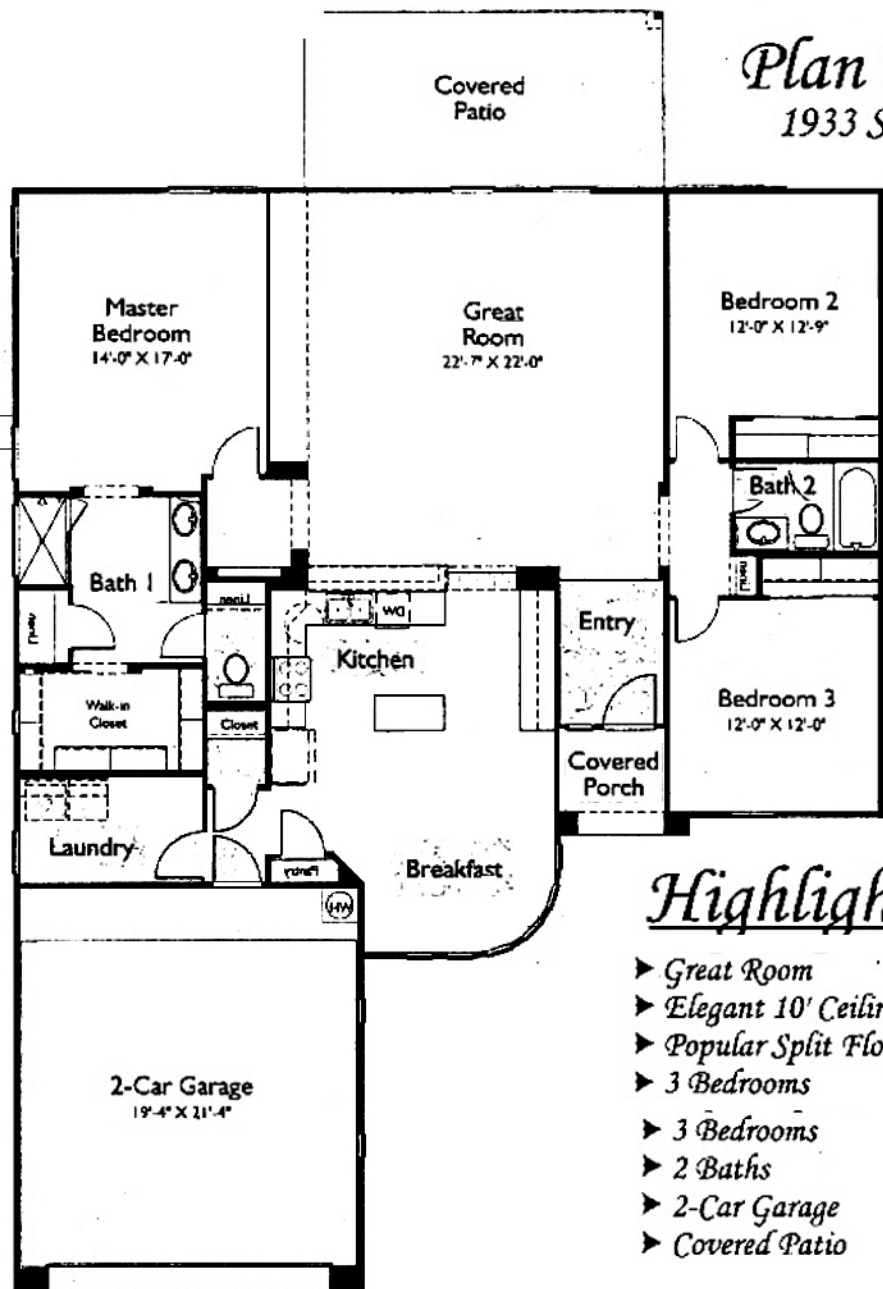

The Tapatio

Plan 9136
1933 Sq. Ft.

Highlights

- ▶ Great Room
- ▶ Elegant 10' Ceilings
- ▶ Popular Split Floor Plan
- ▶ 3 Bedrooms
- ▶ 3 Bedrooms
- ▶ 2 Baths
- ▶ 2-Car Garage
- ▶ Covered Patio