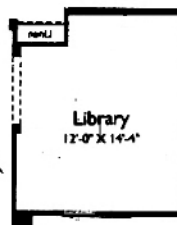

The Tapatio

Flexible Options

Major Options

- ▶ Extended Covered Patios
- ▶ Library
- ▶ Den
- ▶ Separate Tub & Shower
- ▶ French Door at Breakfast Area
- ▶ Garage Extensions
- ▶ Casita with 3rd Garage
- ▶ Fireplace/Media Center/Wet Bar
- ▶ Bay Window at Master

Library

Optional Casita
w/ 3rd Garage
294 Square Feet