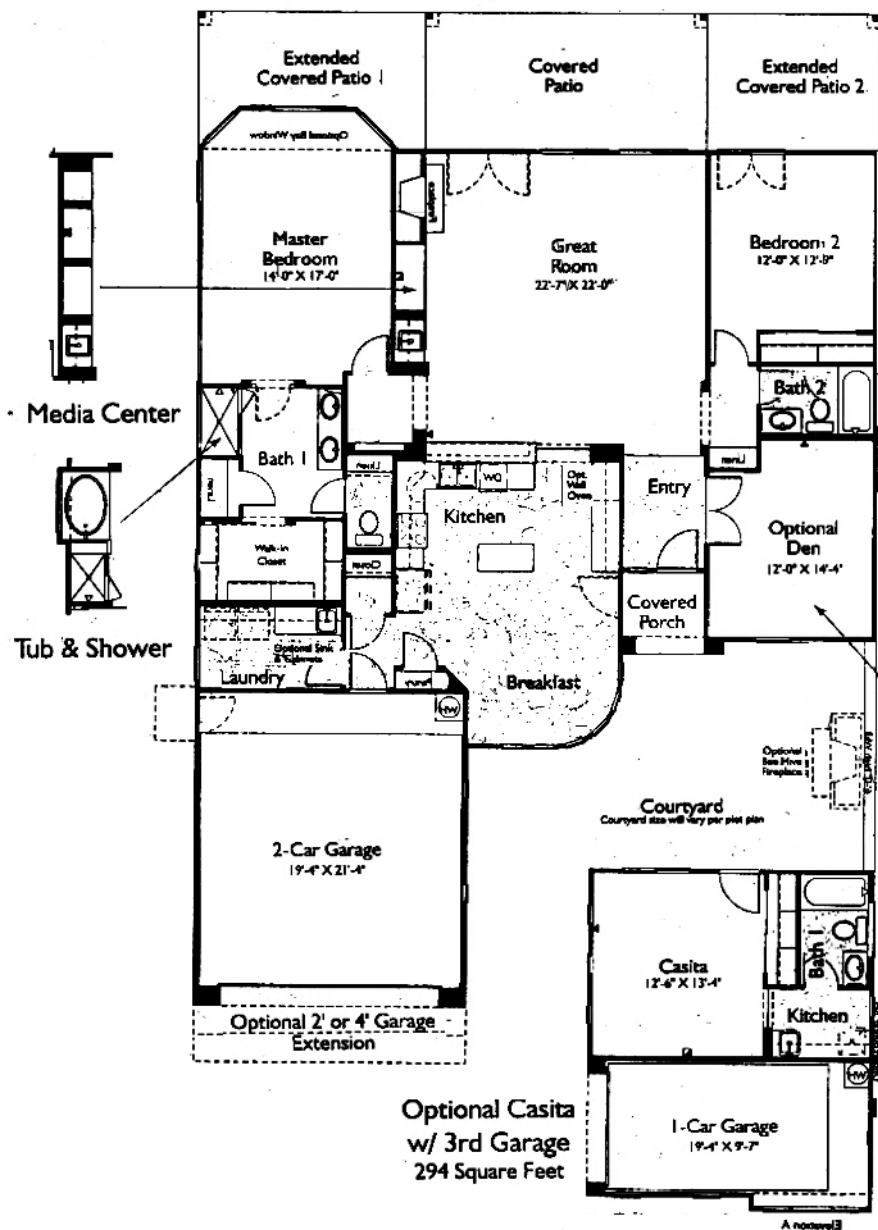

The Tapatio

Flexible Options

Major Options

- ▶ Extended Covered Patios
- ▶ Library
- ▶ Den
- ▶ Separate Tub & Shower
- ▶ French Door at Breakfast Area
- ▶ Garage Extensions
- ▶ Casita with 3rd Garage
- ▶ Fireplace/Media Center/Wet Bar
- ▶ Bay Window at Master

Library

Optional Casita
w/ 3rd Garage
294 Square Feet