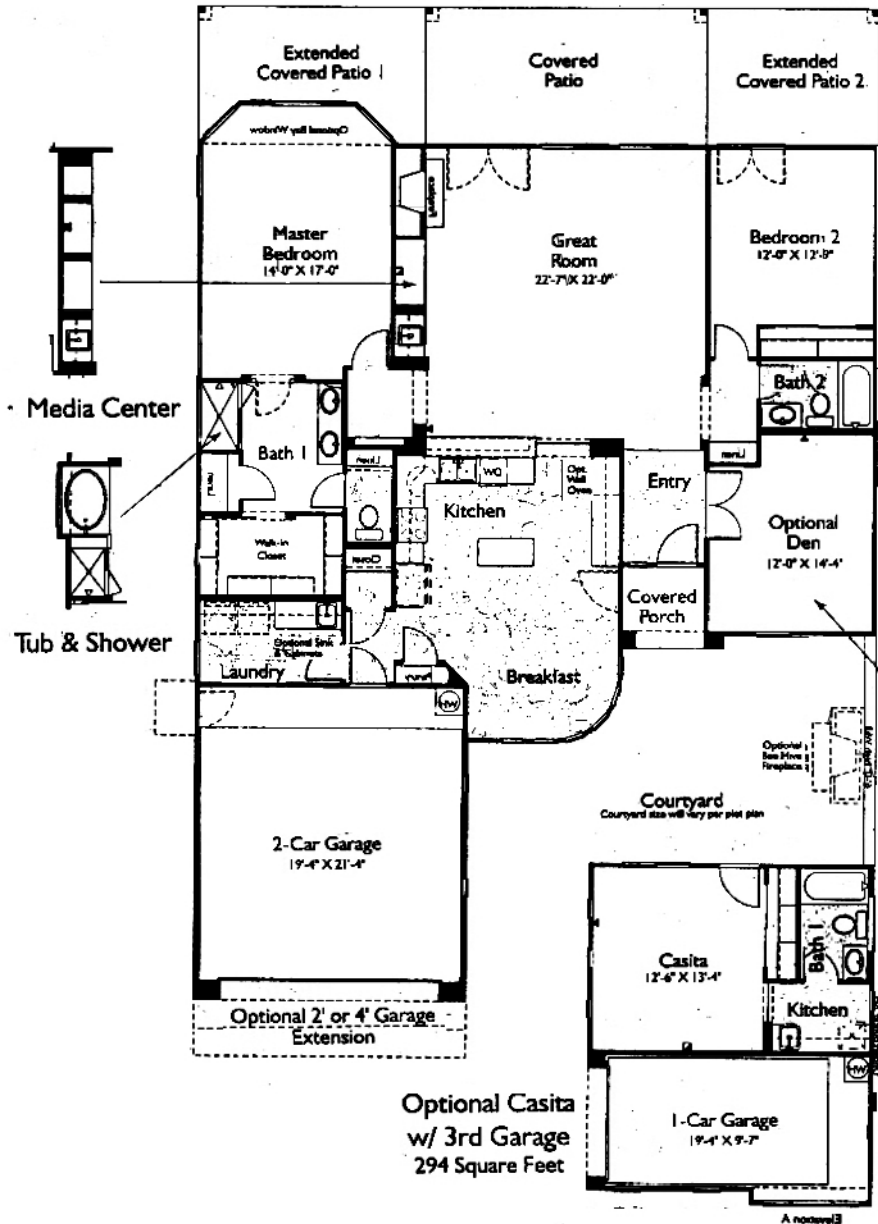

# The Tapatio

## Flexible Options

### Major Options

- ▶ Extended Covered Patios
- ▶ Library
- ▶ Den
- ▶ Separate Tub & Shower
- ▶ French Door at Breakfast Area
- ▶ Garage Extensions
- ▶ Casita with 3rd Garage
- ▶ Fireplace/Media Center/Wet Bar
- ▶ Bay Window at Master

Library

Optional Casita  
w/ 3rd Garage  
294 Square Feet