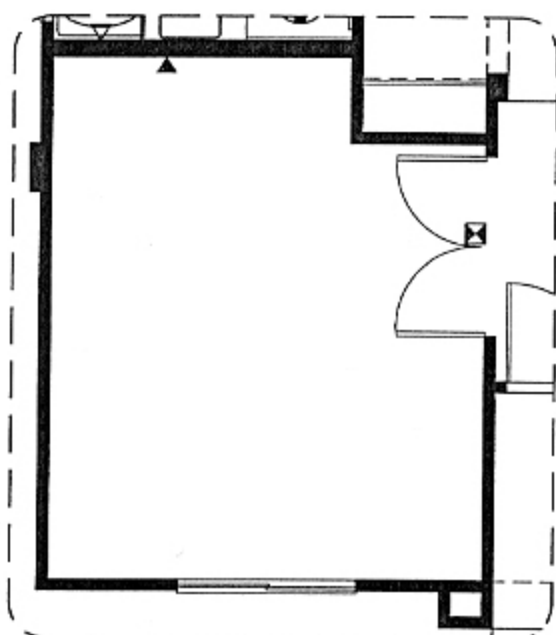

The Tapatio

[9136]

Major Options

OPT. SEP. TUB & SHOWER

1/4" = 1'-0"

FLOOR PLAN - 9136 OPTIONS

1/4" = 1'-0"