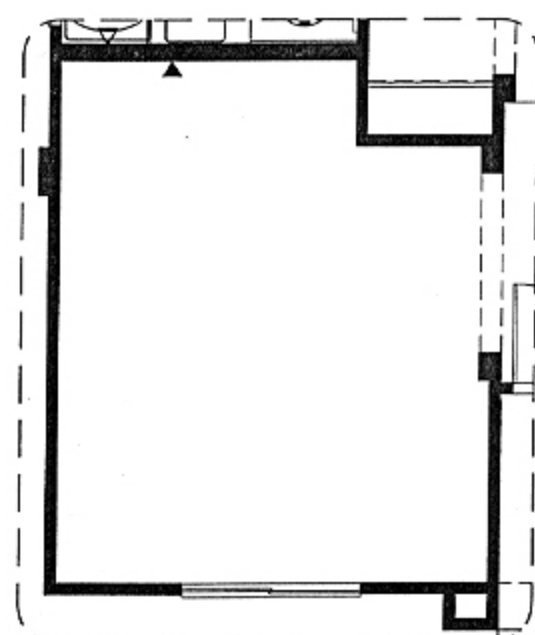

The Tapatio

[9136]

Major Options

OPT. SEP. TUB & SHOWER

1/4" = 1'-0"

FLOOR PLAN - 9136 OPTIONS

1/4" = 1'-0"