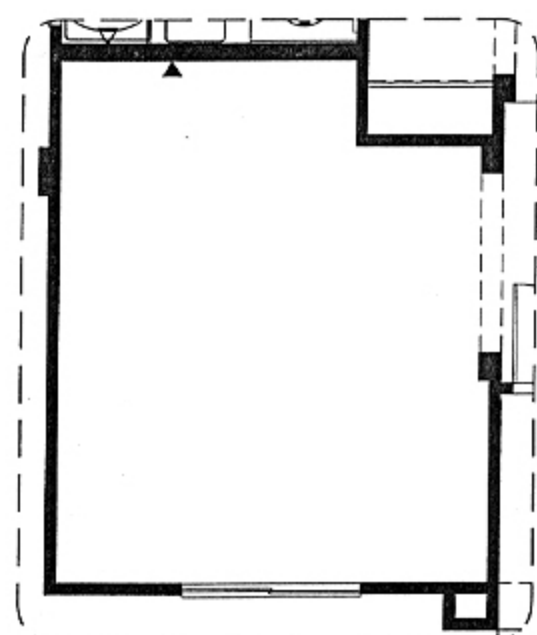

The Tapatio

[9136]

Major Options

OPT. SEP. TUB & SHOWER

1/4" = 1'-0"

FLOOR PLAN - 9136 OPTIONS

1/4" = 1'-0"