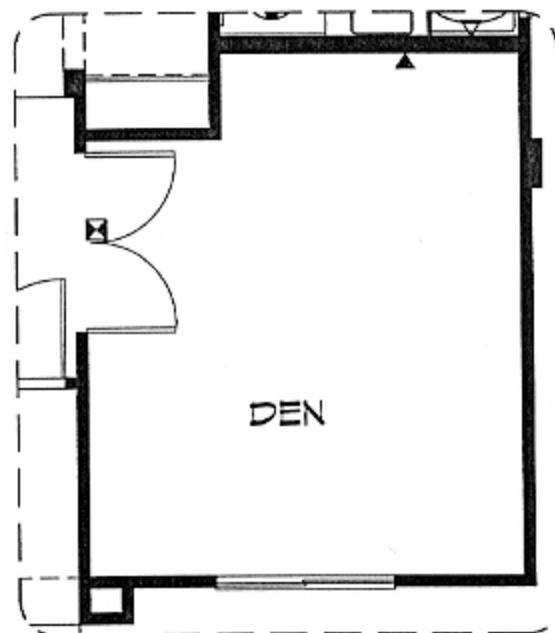

OPT. F.P./
MEDIA

1/4" = 1'-0"

OPT. MEDIA

1/4" = 1'-0"

OPT. BAY AT MASTER BEDROOM

1/4" = 1'-0"

The Tapatio

[9136]

Major Options

OPT. SEP. TUB & SHOWER

1/4" = 1'-0"

OPTIONAL LIBRARY

1/4" = 1'-0"

OPTIONAL DEN

1/4" = 1'-0"

FLOOR PLAN - 9136 OPTIONS

1/4" = 1'-0"