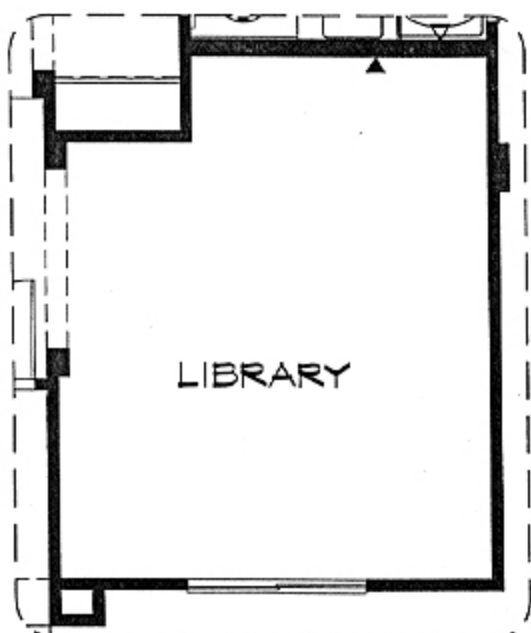

OPT. F.P./
MEDIA

1/4" = 1'-0"

OPT. MEDIA

1/4" = 1'-0"

OPT. BAY AT MASTER BEDROOM

1/4" = 1'-0"

The Tapatio

[9136]

Major Options

OPT. SEP. TUB & SHOWER

1/4" = 1'-0"

OPTIONAL LIBRARY

1/4" = 1'-0"

OPTIONAL DEN

1/4" = 1'-0"

FLOOR PLAN - 9136 OPTIONS

1/4" = 1'-0"