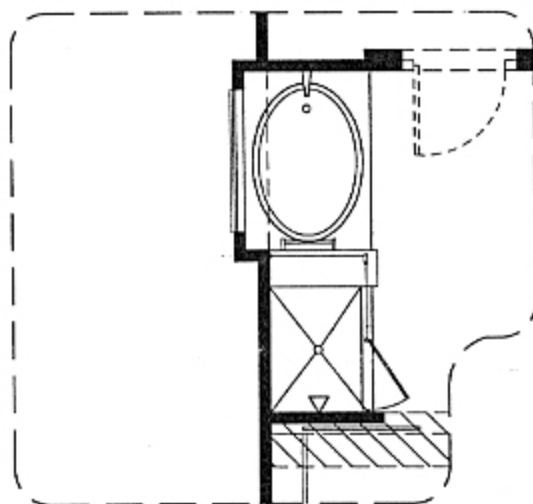

OPT. F.P./
MEDIA

1/4" = 1'-0"

OPT. MEDIA

1/4" = 1'-0"

OPT. BAY AT MASTER BEDROOM

1/4" = 1'-0"

The Tapatio

[9136]

Major Options

OPT. SEP. TUB & SHOWER

1/4" = 1'-0"

OPTIONAL LIBRARY

1/4" = 1'-0"

OPTIONAL DEN

1/4" = 1'-0"

FLOOR PLAN - 9136 OPTIONS

1/4" = 1'-0"