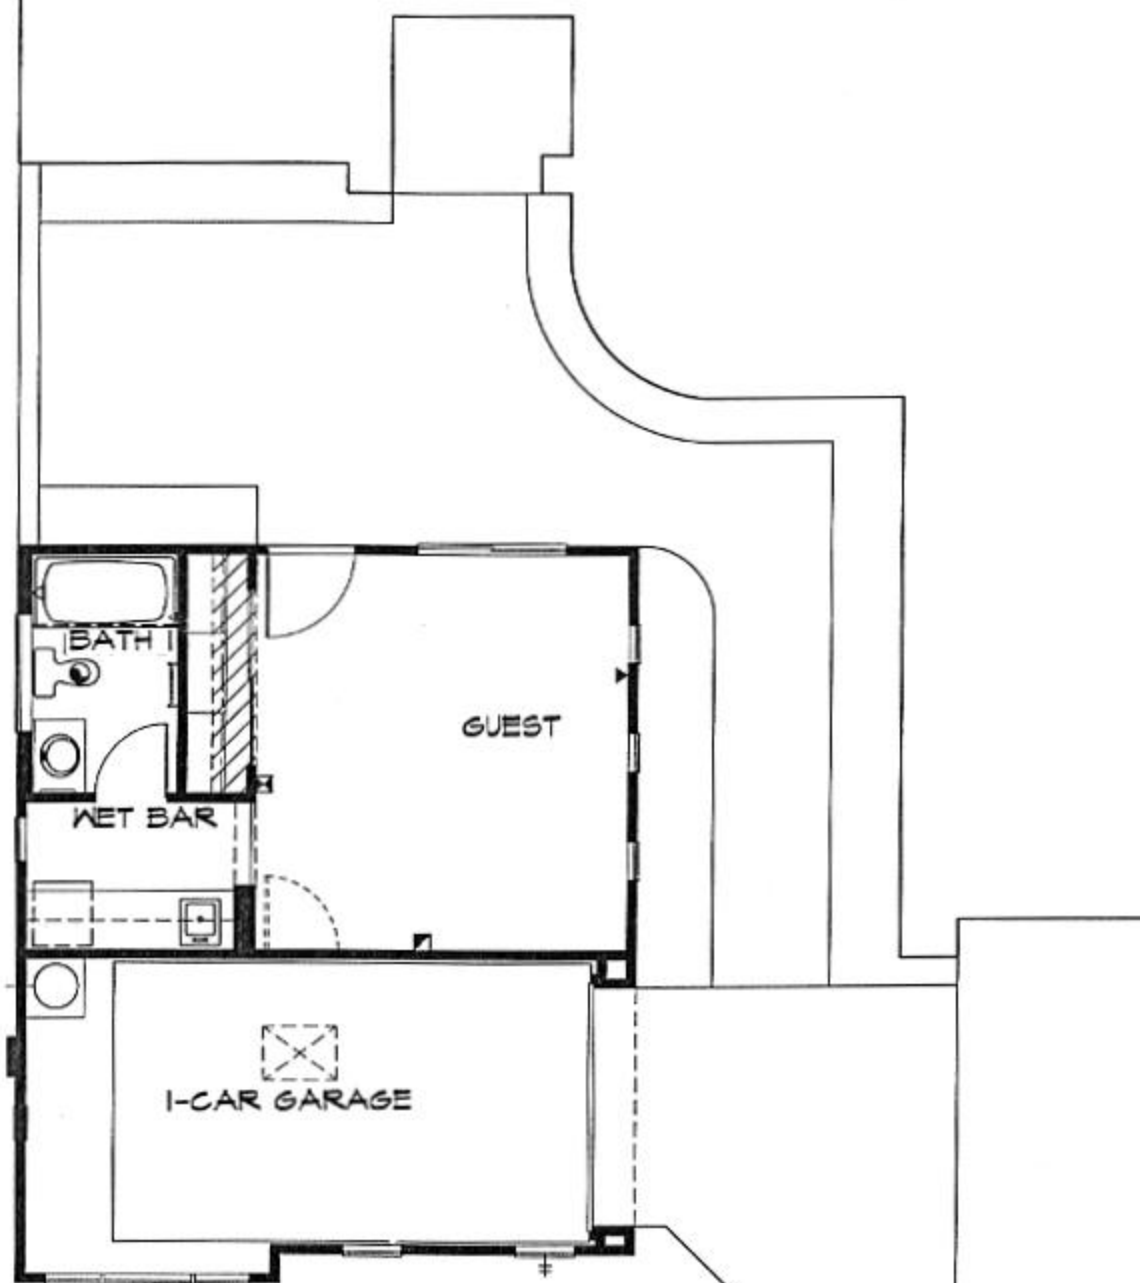

PRIMARY RESIDENCE

*With Tapatio Plan Only*

*Casita*

FLOOR PLAN- 9111

1/4" = 1'-0"