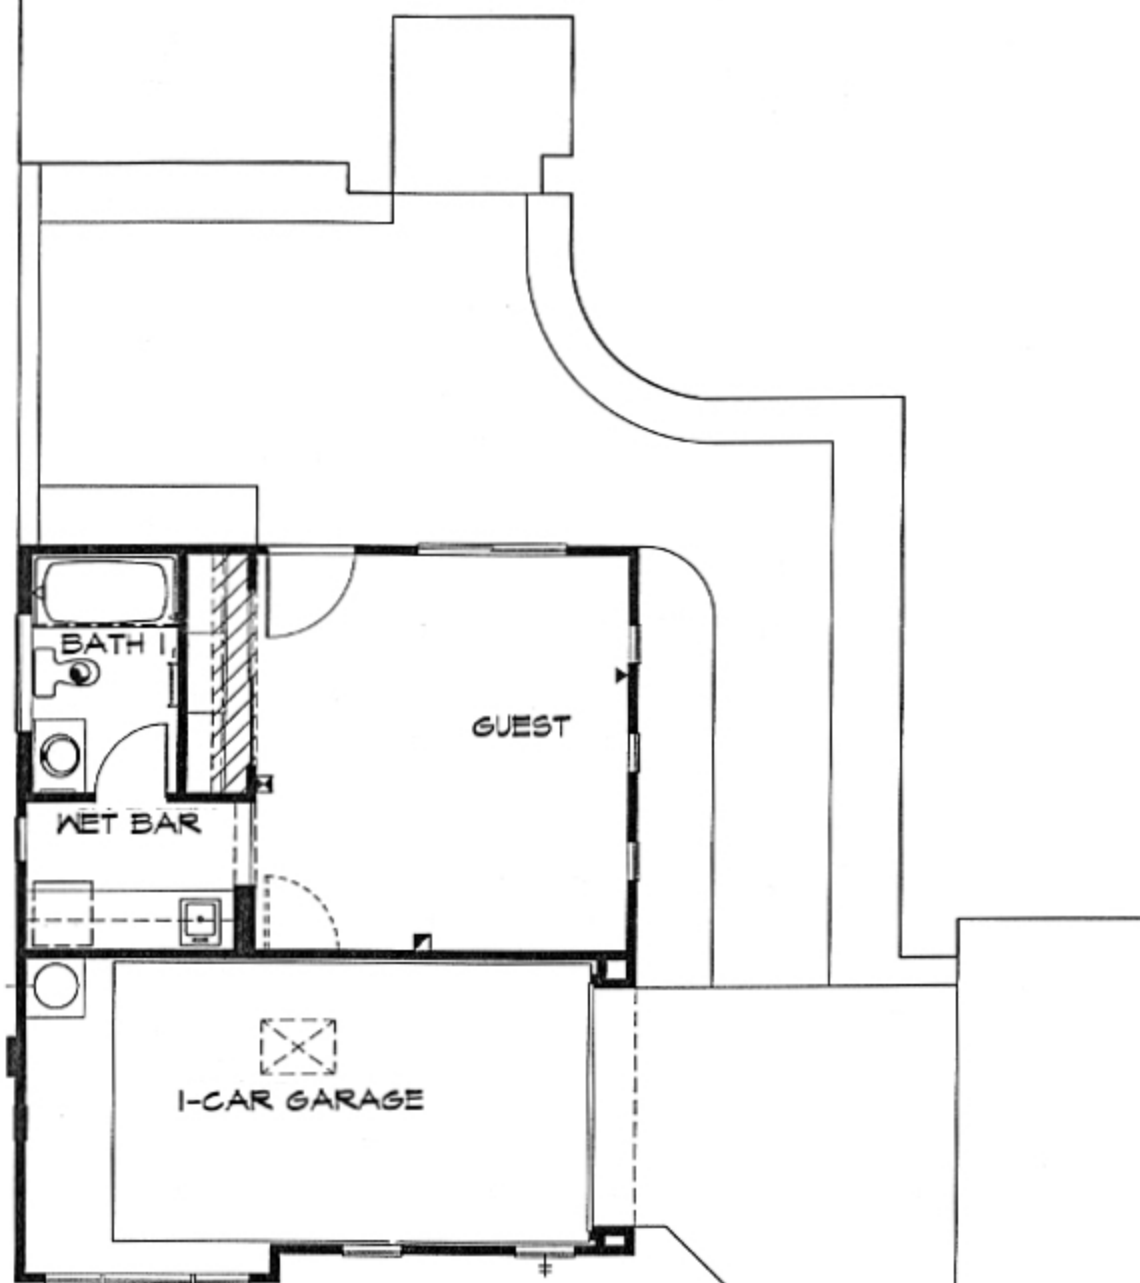

PRIMARY RESIDENCE

*With Tapatio Plan Only*

*Casita*

FLOOR PLAN- 9111

1/4" = 1'-0"