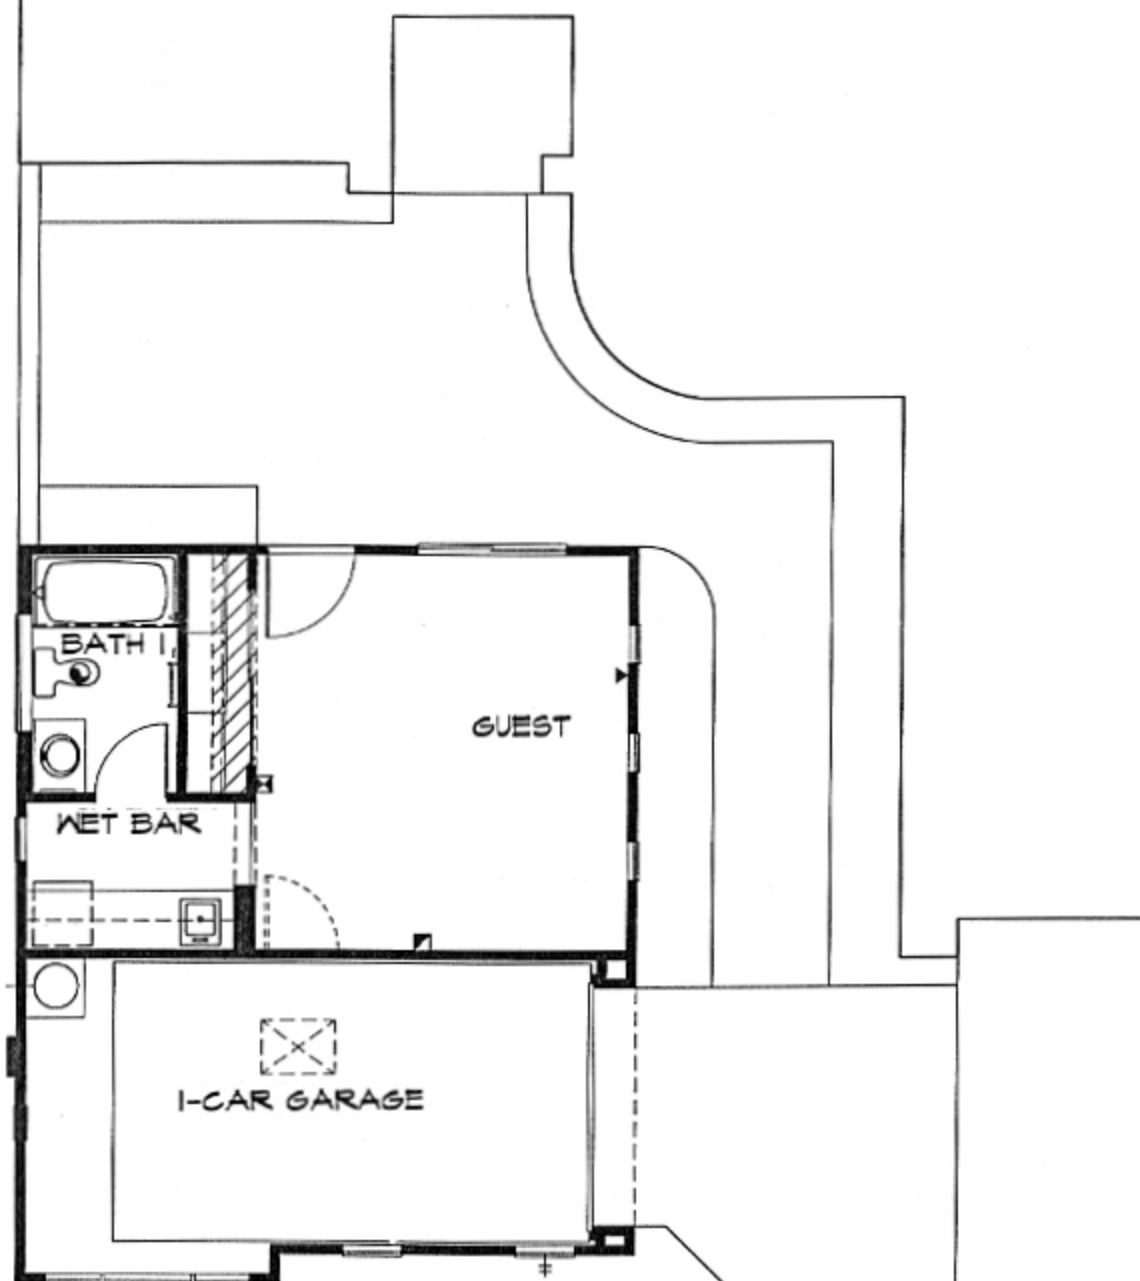

PRIMARY RESIDENCE

*With Tapatio Plan Only*

*Casita*

FLOOR PLAN- 9111

1/4" = 1'-0"