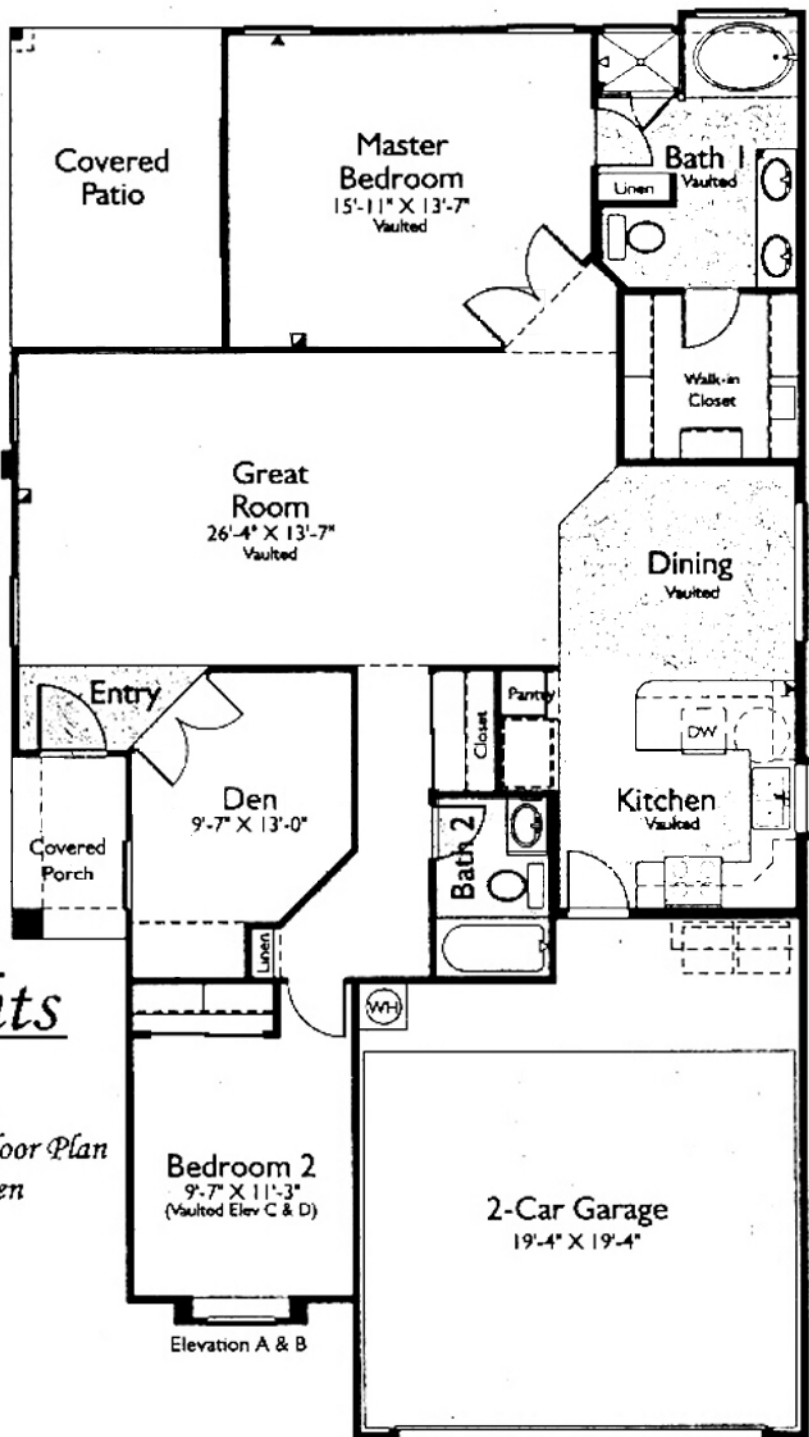

The Ocotillo

Plan 9036
1402 Sq. Ft.

Highlights

- ▶ Great Room
- ▶ Vaulted Ceilings
- ▶ Popular Split Floor Plan
- ▶ 2 Bedrooms + Den
- ▶ 2 Baths
- ▶ 2-Car Garage
- ▶ Covered Patio