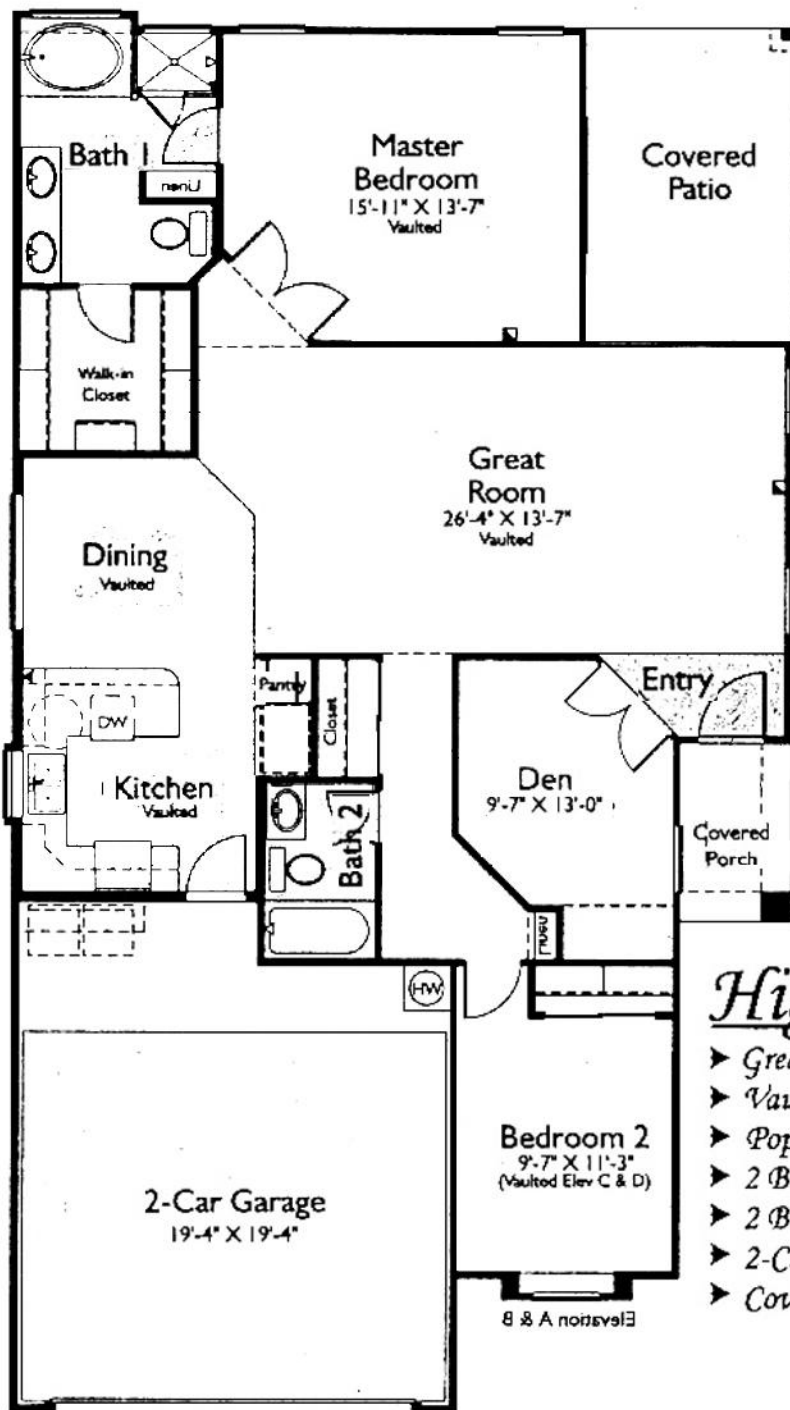

The Ocotillo

Plan 9036
1402 Sq. Ft.

Highlights

- ▶ Great Room
- ▶ Vaulted Ceilings
- ▶ Popular Split Floor Plan
- ▶ 2 Bedrooms + Den
- ▶ 2 Baths
- ▶ 2-Car Garage
- ▶ Covered Patio