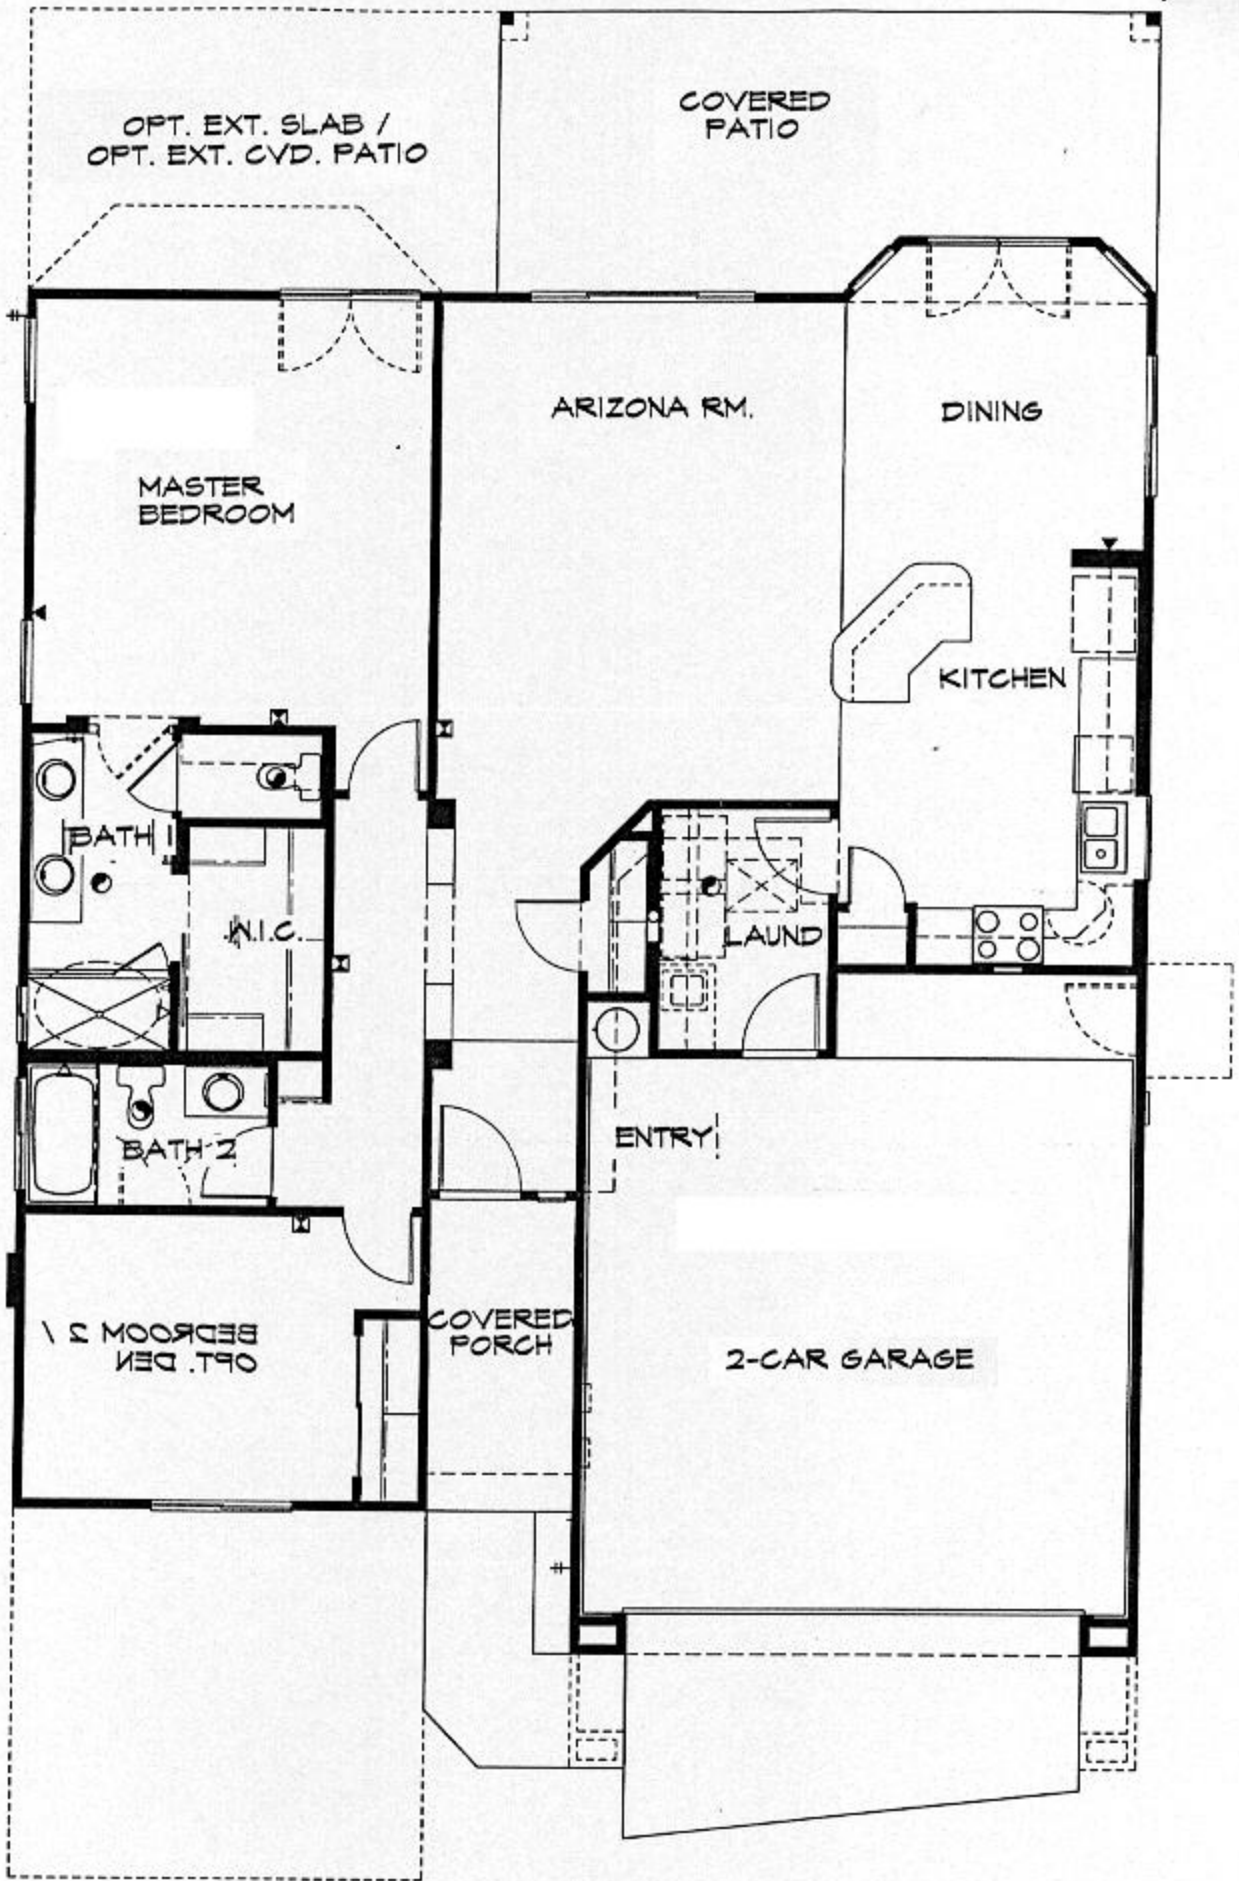

*The Saguaro*  
[9028]  
1,515 Square Feet

FLOOR PLAN - 9028  
1/4" = 1'-0"