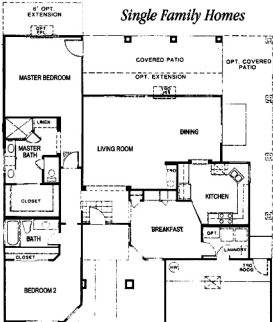

Single Family Homes

Santa Rosa

PLAN 703

Square footage under roof

Living	1609
Garage	441
Covered entry	112
Standard patio	286
Optional patio	281
Total	2448