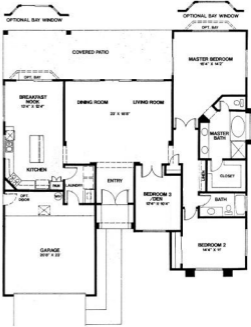

## La Paz

PLAN 608

Square footage includes:

Livable .....	1929
Garage .....	460
Covered entry .....	44
Standard patio .....	411

Total 2844

PLAN 608

With family room option

Livable .....	2094
Garage .....	460
Covered entry .....	44
Standard patio .....	286