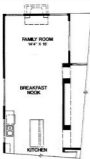

## La Paz

PLAN 608

Square footage includes:

Livable .....	1929
Garage .....	460
Covered entry .....	44
Standard patio .....	411

Total 2844

PLAN 608

With family room option

Livable .....	2094
Garage .....	460
Covered entry .....	44
Standard patio .....	286