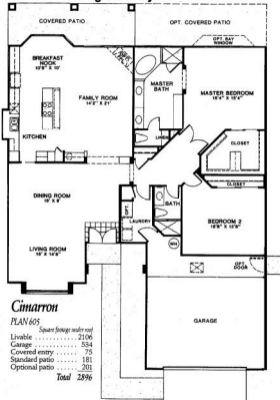

Single Family Home

Cimarron

PLAN 605

Square footage under roof

Livable	2106
Garage	534
Covered entry	75
Standard patio	181
Optional patio	201

Total 2896