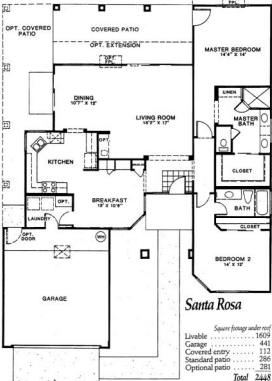

Single Family Home

Santa Rosa

Square footage under roof

Livable	1609
Garage	441
Covered entry	112
Standard patio	286
Optional patio	281
Total	2448