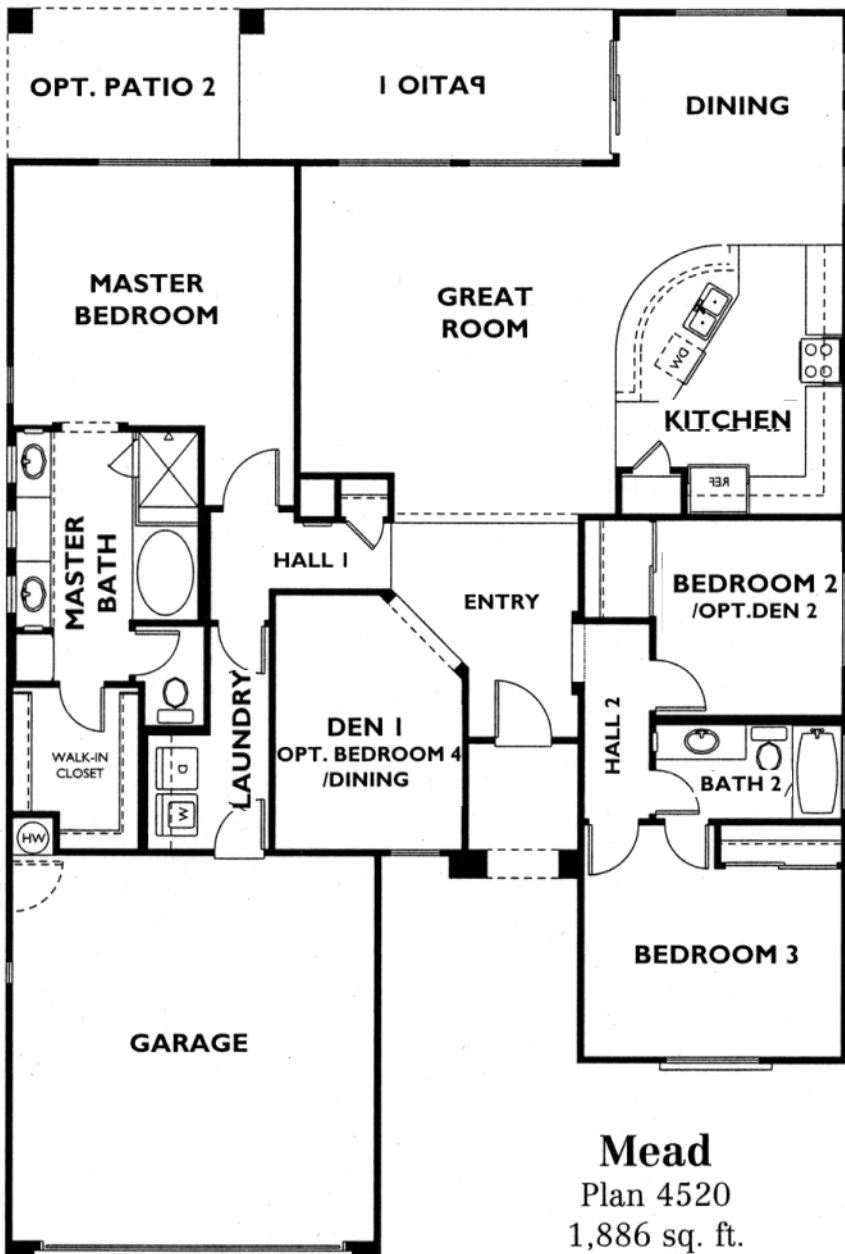

The Estate Series

GARAGE W/2' EXTENSION OPT.

GARAGE W/4' EXTENSION OPT.

GARAGE W/6' EXTENSION OPT.

Mead
 Plan 4520
 1,886 sq. ft.