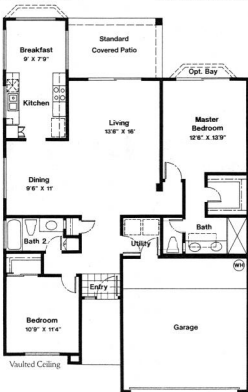

Detached Patio Homes

Cordoba

PLAN 317 - 1303 Sq. Ft.

(Opt. Breakfast Bay)

(Opt. Bay Configuration)

Vaulted Ceiling