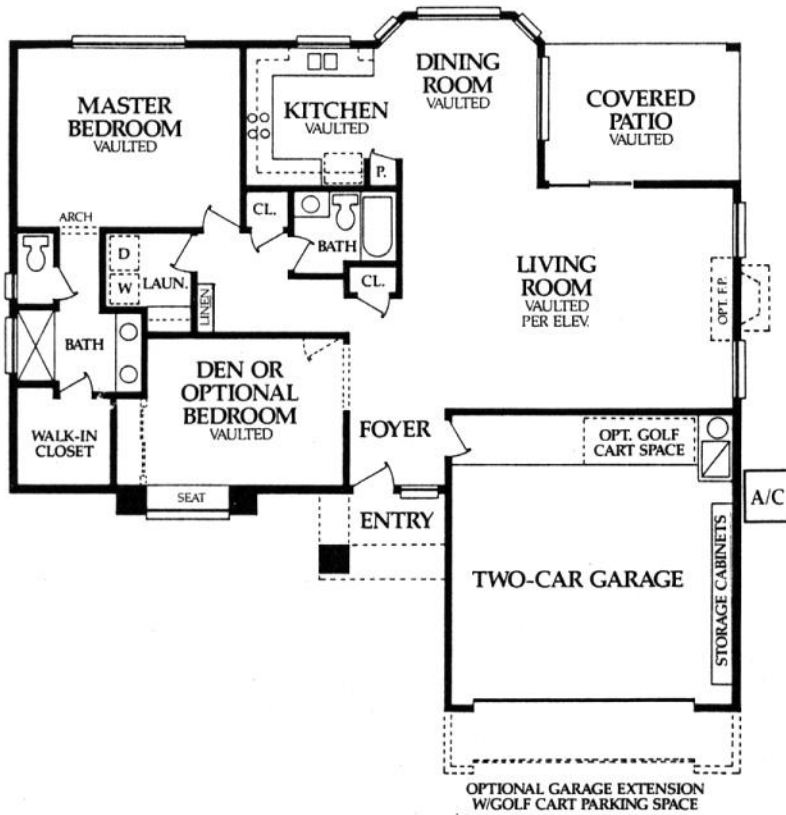

Elevation-B

The Sonora - Plan 1420

1 Bedroom, Den (Optional 2nd Bedroom), 2 Baths,
1425 Livable Sq. Ft.

Elevation-A

Elevation-C