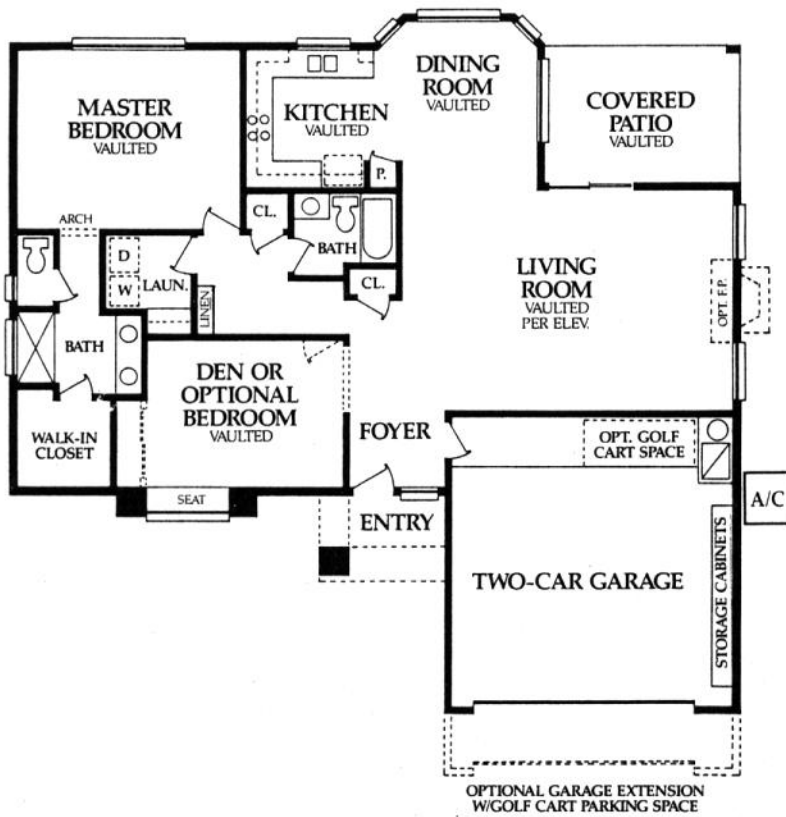

Elevation-B

# The Sonora - Plan 1420

1 Bedroom, Den (Optional 2nd Bedroom), 2 Baths,  
1425 Livable Sq. Ft.

Elevation-A

Elevation-C