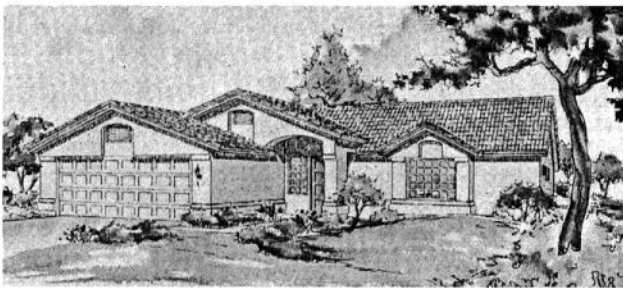

Elevation-B

The Sonora - Plan 1420

1 Bedroom, Den (Optional 2nd Bedroom), 2 Baths,
1425 Livable Sq. Ft.

Elevation-A

Elevation-C