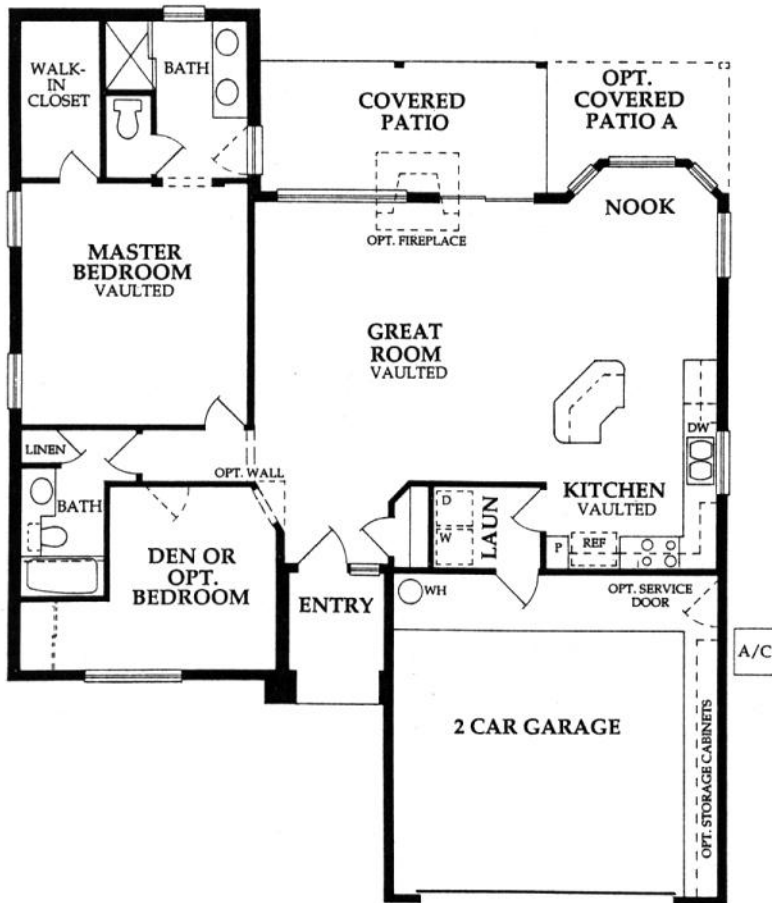

Elevation-A

# The Augusta - Plan 1280

1 Bedroom, Den (Optional 2nd Bedroom), 2 Baths,  
1280 Livable Sq. Ft.

Elevation-B

Elevation-C