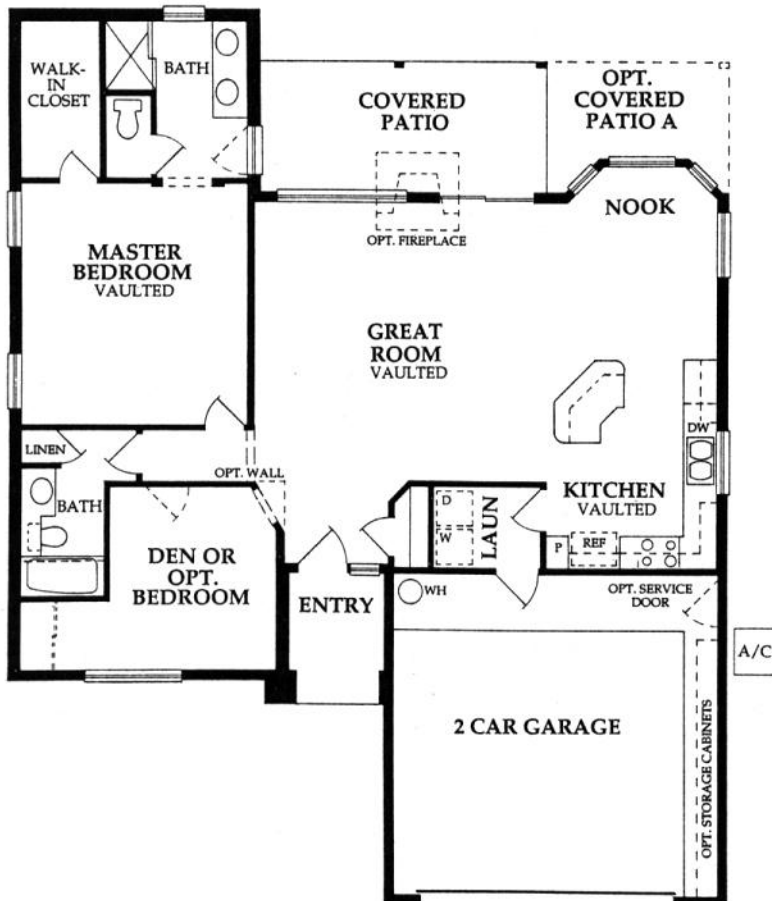

Elevation-A

# The Augusta - Plan 1280

1 Bedroom, Den (Optional 2nd Bedroom), 2 Baths,  
1280 Livable Sq. Ft.

Elevation-B

Elevation-C