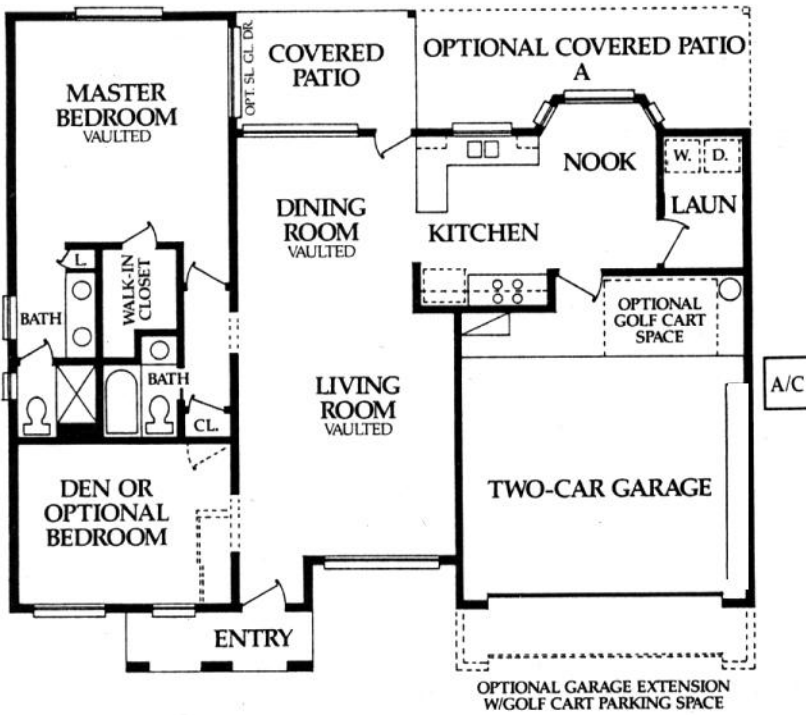

Premiere Series

Elevation-A

The Loma - Plan 1270

1 Bedroom, Den (Optional 2nd Bedroom), 2 Baths,
1272 Livable Sq. Ft.

Elevation-B

Elevation-C