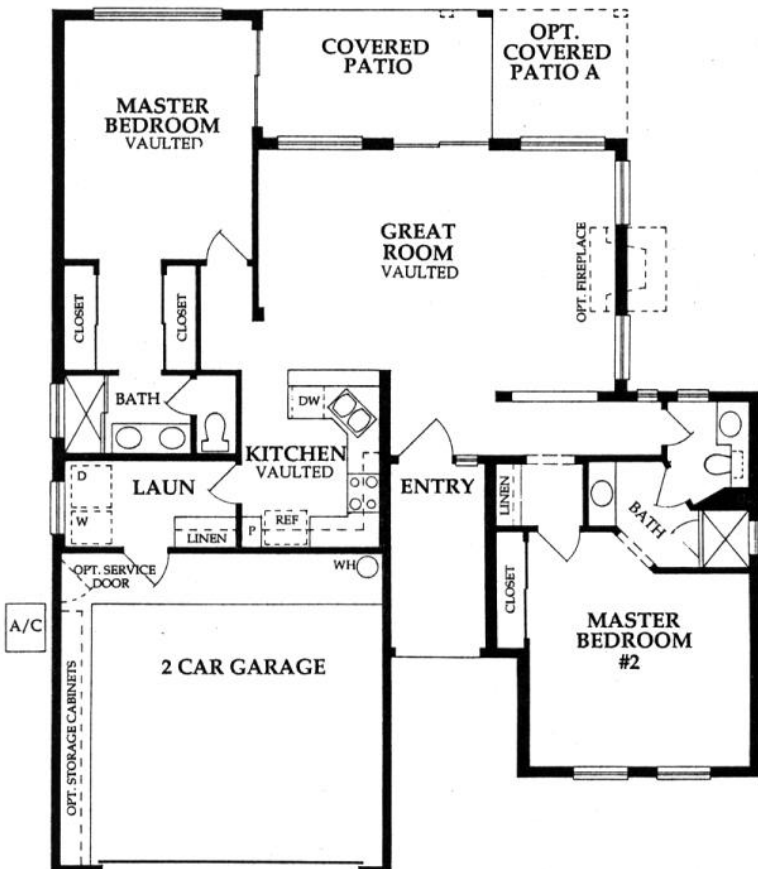

Elevation-C

The Doral - Plan 1222

2 Master Suites, 2 Baths, 1222 Livable Sq. Ft.

Elevation-A

Elevation-B