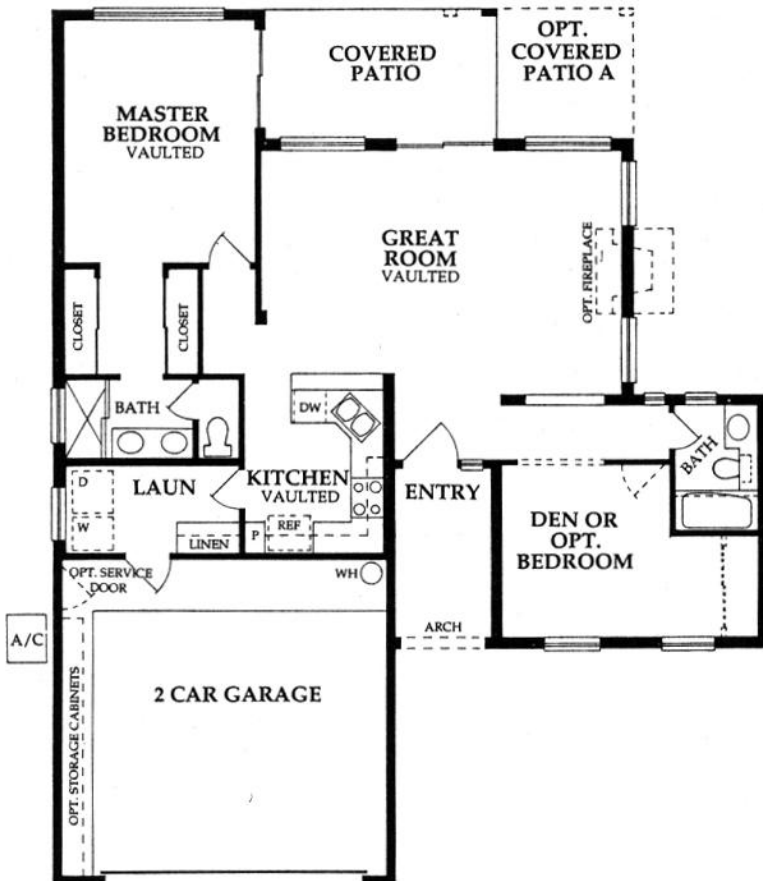

Elevation-C

The Doral - Plan 1110

1 Bedroom, Den (Optional 2nd Bedroom), 2 Baths,
1110 Livable Sq. Ft.

Elevation-A

Elevation-B