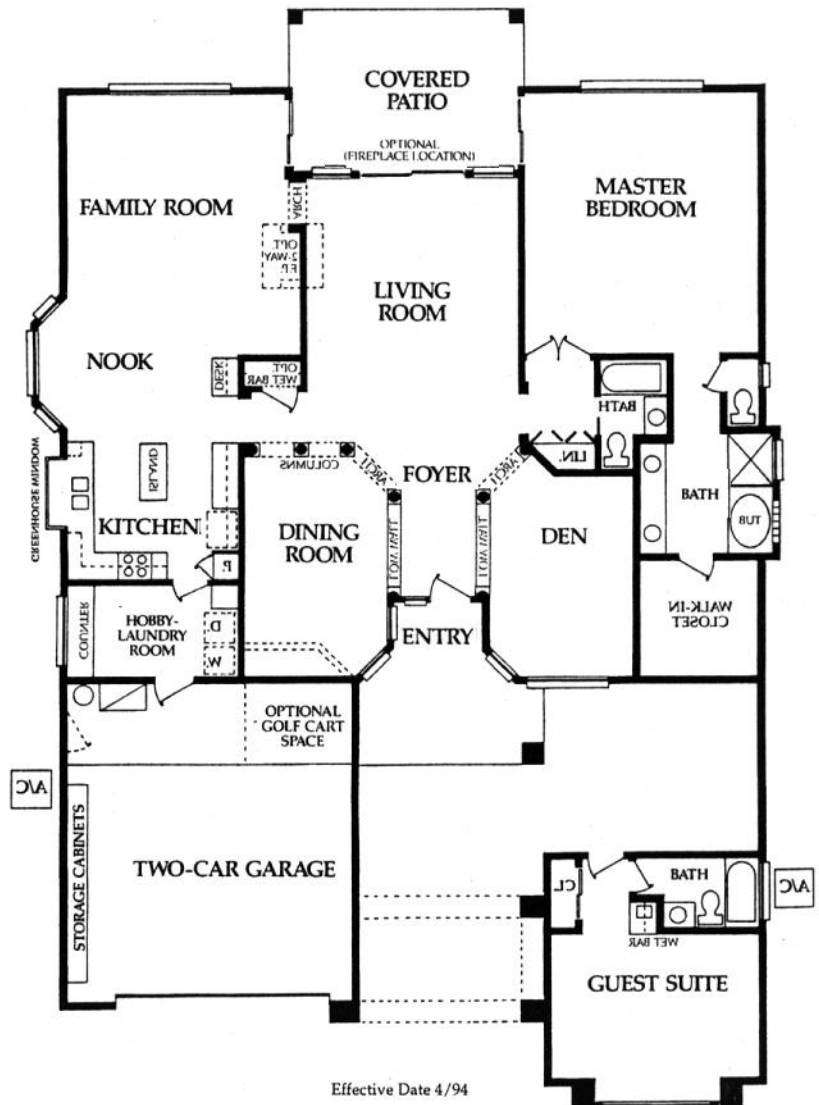

Elevation-C

The Estancia - Plan 2440

1 Bedroom, Den, 3 Baths, Separate Guest Suite,
2437 Livable Sq. Ft.

Elevation-A

Elevation-B

Effective Date 4/94

Special Features

- Built-in Desk in Kitchen • Bay Window in Breakfast Nook
- Kitchen Island • Wet Bar in Guest House • Glass Block Window in Master Bath