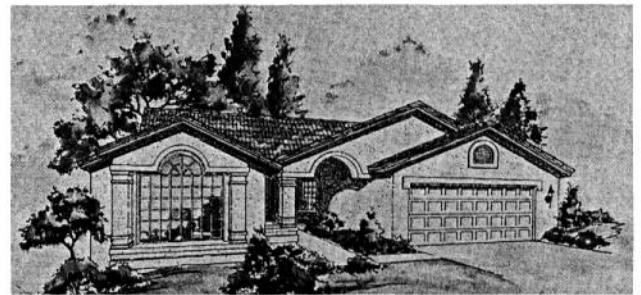

Elevation-C

# The Estancia - Plan 2440

1 Bedroom, Den, 3 Baths, Separate Guest Suite,  
2437 Livable Sq. Ft.

Effective Date 4/94

Elevation-A

Elevation-B

**Special Features**

- Built-in Desk in Kitchen • Bay Window in Breakfast Nook
- Kitchen Island • Wet Bar in Guest House • Glass Block Window in Master Bath