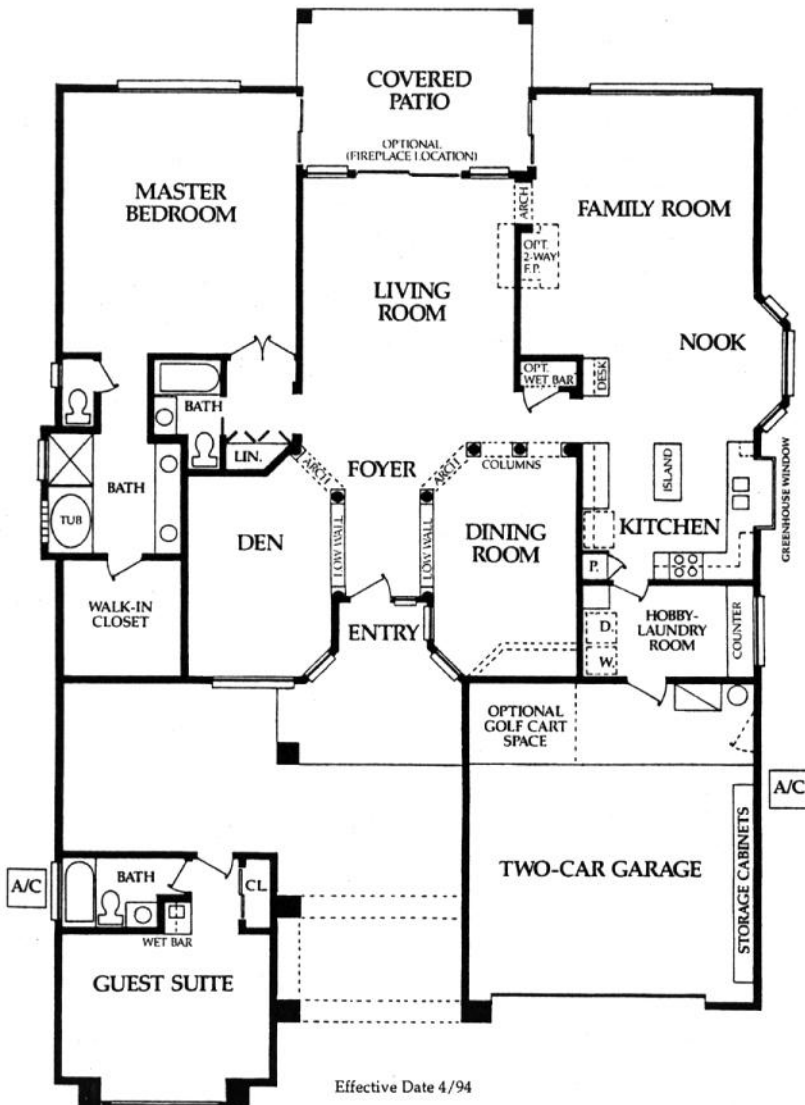

Elevation-C

# The Estancia - Plan 2440

1 Bedroom, Den, 3 Baths, Separate Guest Suite,  
2437 Livable Sq. Ft.

Effective Date 4/94

Elevation-A

Elevation-B

**Special Features**

- Built-in Desk in Kitchen • Bay Window in Breakfast Nook
- Kitchen Island • Wet Bar in Guest House • Glass Block Window in Master Bath