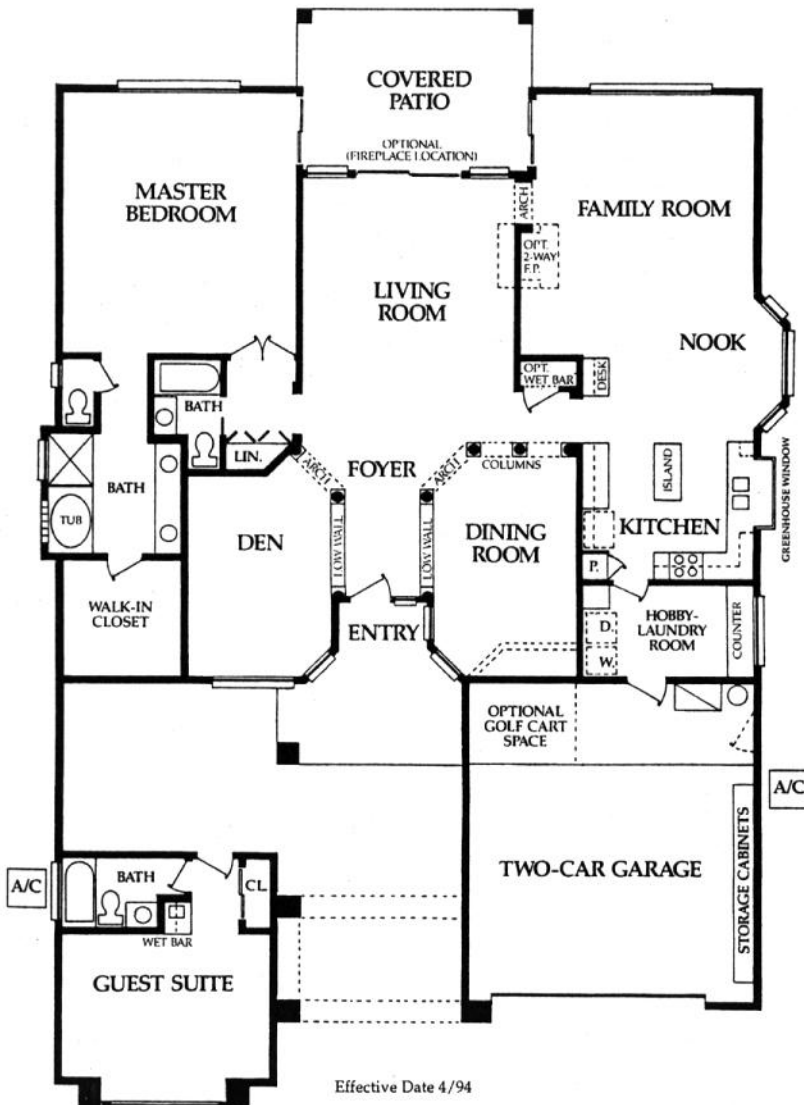

Elevation-C

The Estancia - Plan 2440

1 Bedroom, Den, 3 Baths, Separate Guest Suite,
2437 Livable Sq. Ft.

Elevation-A

Elevation-B

Special Features

- Built-in Desk in Kitchen • Bay Window in Breakfast Nook
- Kitchen Island • Wet Bar in Guest House • Glass Block Window in Master Bath